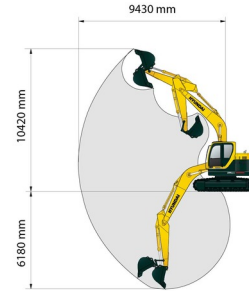

EXCAVATOR ON CRAWLERS

## » HYUNDAI 235LCR-9

Daily price	Call us
2 to 4 days	Call us
Weekly price	€ 1450
From 4 weeks	€ 1190 /week

Tonnage	25 ton
Length	8,95 m
Width	3,09 m
Height	3,10 m
Weight	23800 kg

Exceptional transport

Overpressure air filtration system

Diesel engine

Quick coupler CW30S. Delivered with buckets: width 60 (with teeth), 120 (with teeth) and 200 cm.

If you have any questions about this machine or any accessory, please call us at +32(0)56 222 111 or send us an email.