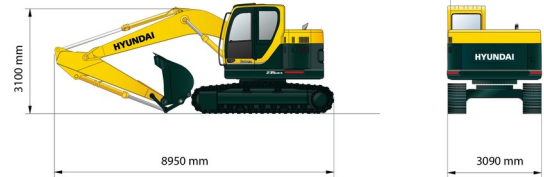

EXCAVATOR ON CRAWLERS

## » HYUNDAI 235LCR-9

Daily price	Call us
2 to 4 days	Call us
Weekly price	€ 1450
From 4 weeks	€ 1190 /week

Tonnage	25 ton
Length	8,95 m
Width	3,09 m
Height	3,10 m
Weight	23800 kg

Exceptional transport

Overpressure air filtration system

Diesel engine

Quick coupler CW30S. Delivered with buckets: width 60 (with teeth), 120 (with teeth) and 200 cm.

If you have any questions about this machine or any accessory, please call us at +32(0)56 222 111 or send us an email.