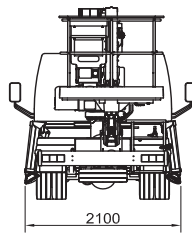

SPECIFICATION

CTEZED 20.3 HV

20 m*

8,8 / 6,5 m*

300 kg

18 m

1400x700x1100 mm

GVW min

3,5 t

* outreach and height max values and repeatability can change within $\pm 3\%$ due to manufacturing variation and working condition.

WORKING ENVELOPE

DIMENSIONS

WORKING ENVELOPE