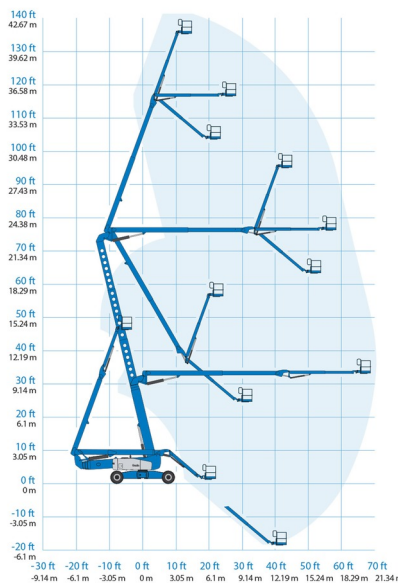

# GENIE ZX135/70

Hydraulic platforms and scissor lifts

» GENIE ZX135/70

Working height	43,15 m
Drive	4x4x4
Loading capacity	272 kg
Length	12,93 m
Width	2,49 m
Height	3,09 m
Weight	20502 kg