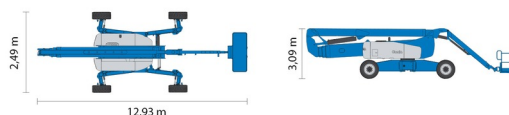

ARTICULATED BOOM DIESEL

# GENIE ZX135/70

Hydraulic platforms and scissor lifts

» GENIE ZX135/70

Working height	43,15 m
Drive	4x4x4
Loading capacity	272 kg
Length	12,93 m
Width	2,49 m
Height	3,09 m
Weight	20502 kg