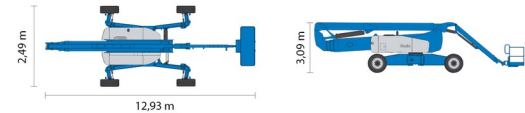

ARTICULATED BOOM DIESEL

# GENIE ZX135/70

» GENIE ZX135/70

Hydraulic platforms and scissor lifts

Working height	43,15 m
Drive	4x4x4
Loading capacity	272 kg
Length	12,93 m
Width	2,49 m
Height	3,09 m
Weight	20502 kg

**ACCESSORIES**

- Operator - CAT 2
- Fuel tank 1100 l with pump
- Licence plate

- Generator + 4 sockets
- Diesel engine
- Platform load indoors: 2 persons
- Platform load outdoors: 2 persons
- Anti-entrapment system

Consult our website [www.dumarent.be](http://www.dumarent.be) for the technical data sheet