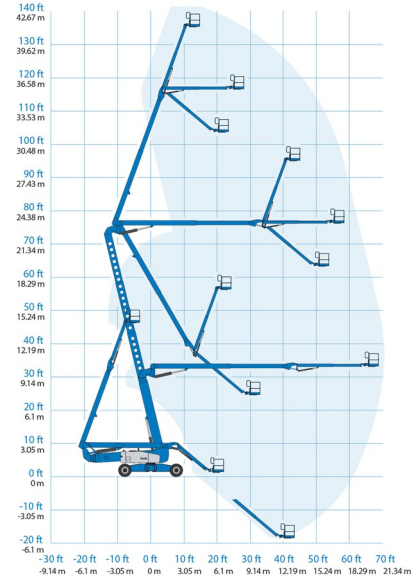

# GENIE ZX135/70

» GENIE ZX135/70

Hydraulic platforms and scissor lifts

Working height	43,15 m
Drive	4x4x4
Loading capacity	272 kg
Length	12,93 m
Width	2,49 m
Height	3,09 m
Weight	20502 kg

**ACCESSORIES**

- Operator - CAT 2
- Fuel tank 1100 l with pump
- Licence plate

- Generator + 4 sockets
- Diesel engine
- Platform load indoors: 2 persons
- Platform load outdoors: 2 persons
- Anti-entrapment system

Consult our website [www.dumarent.be](http://www.dumarent.be) for the technical data sheet