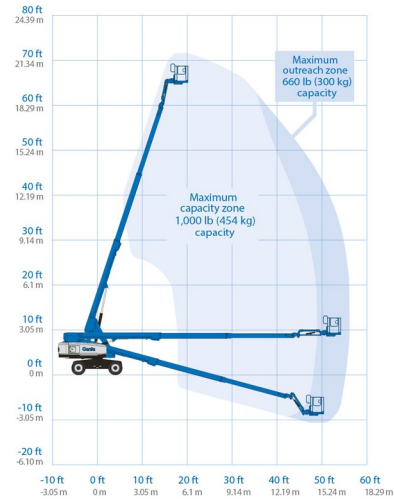

TELESCOPIC BOOM LIFT

GENIE S65XC

Hydraulic platforms and scissor lifts

» GENIE S65XC

Working height	21,00 m
Drive	4x4
Loading capacity	454 kg
Length	9,73 m
Width	2,49 m
Height	2,72 m
Weight	11294 kg

ACCESSORIES

- Operator - CAT 1
- Fuel tank 1100 l with pump
- Licence plate

- Generator + 4 sockets
- Diesel engine
- Anti-entrapment system
- Platform load indoors: 2 persons
- Platform load outdoors: 2 persons

Platform capacity at restricted work envelope: see load chart