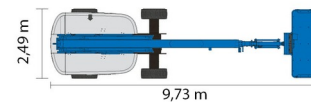

» GENIE S65XC

Working height	21,00 m
Drive	4x4
Loading capacity	454 kg
Length	9,73 m
Width	2,49 m
Height	2,72 m
Weight	11294 kg