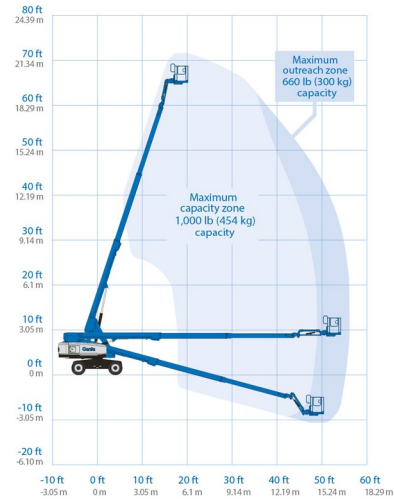

TELESCOPIC BOOM LIFT

# GENIE S65XC

Hydraulic platforms and scissor lifts

» GENIE S65XC

Working height	21,00 m
Drive	4x4
Loading capacity	454 kg
Length	9,73 m
Width	2,49 m
Height	2,72 m
Weight	11294 kg

ACCESSORIES

- Operator - CAT 1
- Fuel tank 1100 l with pump
- Licence plate

- Generator + 4 sockets
- Diesel engine
- Anti-entrapment system
- Platform load indoors: 2 persons
- Platform load outdoors: 2 persons

Platform capacity at restricted work envelope: see load chart

Consult our website [www.dumarent.be](http://www.dumarent.be) for the technical data sheet