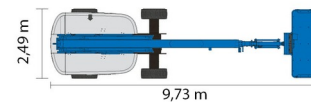

TELESCOPIC BOOM LIFT

# GENIE S65XC

Hydraulic platforms and scissor lifts

» GENIE S65XC

Working height	21,00 m
Drive	4x4
Loading capacity	454 kg
Length	9,73 m
Width	2,49 m
Height	2,72 m
Weight	11294 kg

ACCESSORIES

- Operator - CAT 1
- Fuel tank 1100 l with pump
- Licence plate