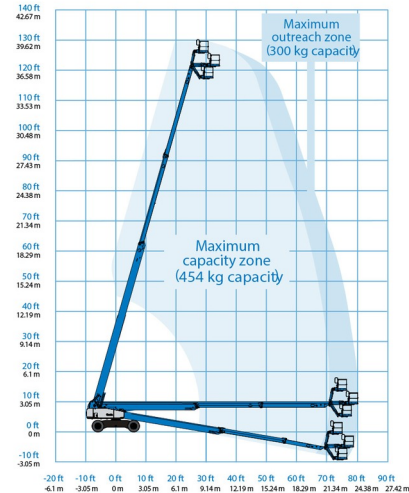

TELESCOPIC BOOM LIFT

GENIE SX125XC

Hydraulic platforms and scissor lifts

» GENIE SX125XC

Working height	40,00 m
Drive	4x4x4
Loading capacity	454 kg
Length	14,25 m
Width	2,49 m
Height	3,05 m
Weight	20700 kg

Platform capacity at restricted work envelope: see load chart

Consult our website www.dumarent.be for the technical data sheet

If you have any questions about this machine or any accessory, please call us at +32(0)56 222 111 or send us an email.