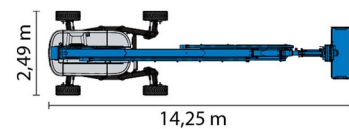

TELESCOPIC BOOM LIFT

GENIE SX125XC

Hydraulic platforms and scissor lifts

» GENIE SX125XC

Working height	40,00 m
Drive	4x4x4
Loading capacity	454 kg
Length	14,25 m
Width	2,49 m
Height	3,05 m
Weight	20700 kg