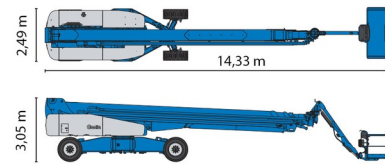

TELESCOPIC BOOM LIFT

GENIE SX180

Hydraulic platforms and scissor lifts

» GENIE SX180

Working height	56,86 m
Drive	4x4x4
Loading capacity	340 kg
Length	14,33 m
Width	2,49 m
Height	3,05 m
Weight	24948 kg

ACCESSORIES

- Operator - CAT 2
- Fuel tank 1100 l with pump
- Licence plate

- Generator + 4 sockets
- Diesel engine
- Anti-entrapment system
- Platform load indoors: 2 persons
- Platform load outdoors: 2 persons

Consult our website www.dumarent.be for the technical data sheet