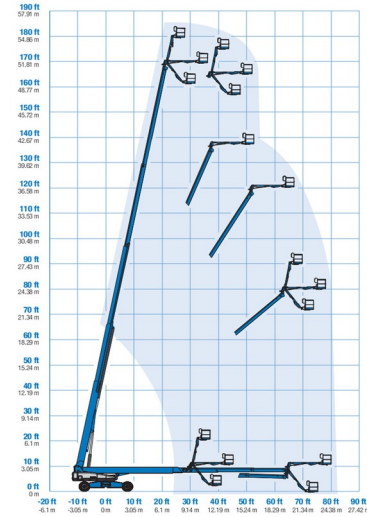

TELESCOPIC BOOM LIFT

GENIE SX180

Hydraulic platforms and scissor lifts

» GENIE SX180

Working height	56,86 m
Drive	4x4x4
Loading capacity	340 kg
Length	14,33 m
Width	2,49 m
Height	3,05 m
Weight	24948 kg

ACCESSORIES

- Operator - CAT 2
- Fuel tank 1100 l with pump
- Licence plate

- Generator + 4 sockets
- Diesel engine
- Anti-entrapment system
- Platform load indoors: 2 persons
- Platform load outdoors: 2 persons

Consult our website www.dumarent.be for the technical data sheet