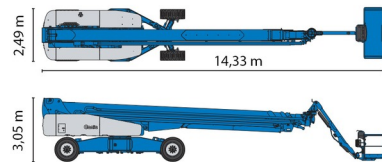

TELESCOPIC BOOM LIFT

GENIE SX180

Hydraulic platforms and scissor lifts

» GENIE SX180

Working height	56,86 m
Drive	4x4x4
Loading capacity	340 kg
Length	14,33 m
Width	2,49 m
Height	3,05 m
Weight	24948 kg

ACCESSORIES

- Operator - CAT 2
- Fuel tank 1100 l with pump
- Licence plate

- Generator + 4 sockets
- Diesel engine
- Anti-entrapment system
- Platform load indoors: 2 persons
- Platform load outdoors: 2 persons

Consult our website www.dumarent.be for the technical data sheet