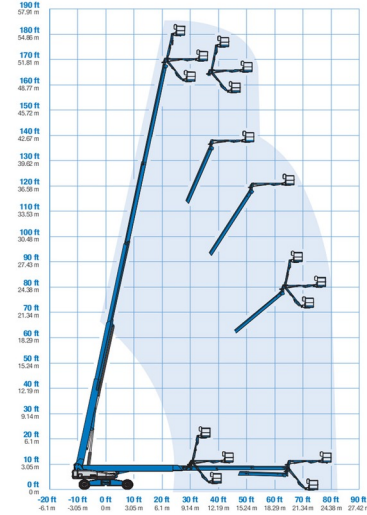

TELESCOPIC BOOM LIFT

GENIE SX180

Hydraulic platforms and scissor lifts

» GENIE SX180

Working height	56,86 m
Drive	4x4x4
Loading capacity	340 kg
Length	14,33 m
Width	2,49 m
Height	3,05 m
Weight	24948 kg

ACCESSORIES

- Operator - CAT 2
- Fuel tank 1100 l with pump
- Licence plate

- Generator + 4 sockets
- Diesel engine
- Anti-entrapment system
- Platform load indoors: 2 persons
- Platform load outdoors: 2 persons

Consult our website www.dumarent.be for the technical data sheet