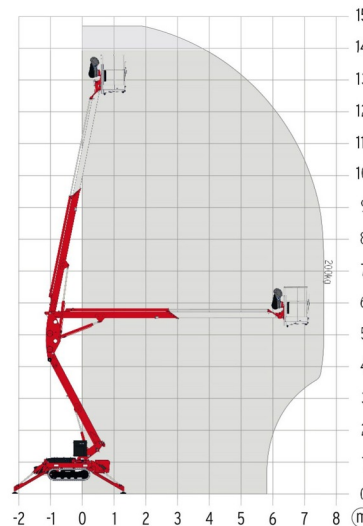

AERIAL WORK PLATFORM

TEUPEN LEO 15GT

Hydraulic platforms and scissor lifts

» TEUPEN LEO 15GT

| | |
|------------------|---------|
| Working height | 14,90 m |
| Loading capacity | 200 kg |
| Length | 5,25 m |
| Width | 0,78 m |
| Height | 1,99 m |
| Weight | 1950 kg |