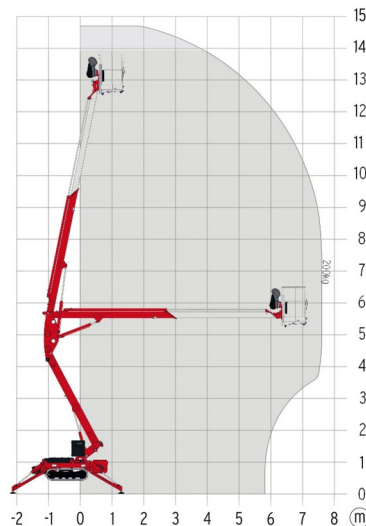

AERIAL WORK PLATFORM

TEUPEN LEO 15GT

Hydraulic platforms and scissor lifts

» TEUPEN LEO 15GT

Working height	14,90 m
Loading capacity	200 kg
Length	5,25 m
Width	0,78 m
Height	1,99 m
Weight	1950 kg

ACCESSORIES

- Operator - CAT 1
- Synthetic ramps

- 1 socket in working platform
- Diesel engine + electric engine
- Platform load outdoors: 2 persons
- Platform load indoors: 2 persons
- 4 Automatic Stabilisers

Consult our website www.dumarent.be for the technical data sheet