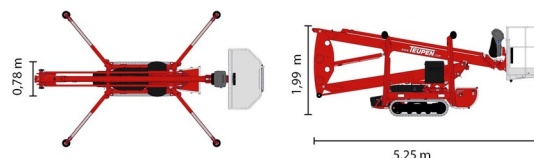

AERIAL WORK PLATFORM

TEUPEN LEO 15GT

Hydraulic platforms and scissor lifts

» TEUPEN LEO 15GT

Working height	14,90 m
Loading capacity	200 kg
Length	5,25 m
Width	0,78 m
Height	1,99 m
Weight	1950 kg

ACCESSORIES

- Operator - CAT 1
- Synthetic ramps

- 1 socket in working platform
- Diesel engine + electric engine
- Platform load outdoors: 2 persons
- Platform load indoors: 2 persons
- 4 Automatic Stabilisers

Consult our website www.dumarent.be for the technical data sheet