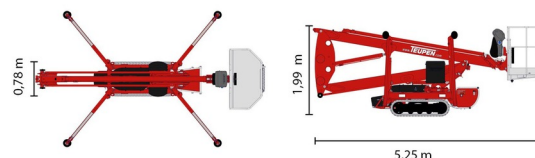

AERIAL WORK PLATFORM

TEUPEN LEO 15GT

Hydraulic platforms and scissor lifts

» TEUPEN LEO 15GT

| | |
|------------------|---------|
| Working height | 14,90 m |
| Loading capacity | 200 kg |
| Length | 5,25 m |
| Width | 0,78 m |
| Height | 1,99 m |
| Weight | 1950 kg |

ACCESSORIES

- Operator - CAT 1
- Synthetic ramps

- 1 socket in working platform
- Diesel engine + electric engine
- Platform load outdoors: 2 persons
- Platform load indoors: 2 persons
- 4 Automatic Stabilisers