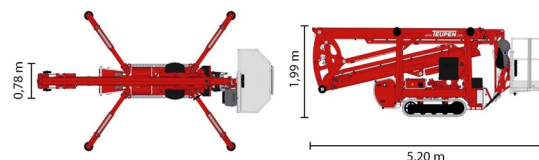

AERIAL WORK PLATFORM

TEUPEN LEO 18GT+

Hydraulic platforms and scissor lifts

» TEUPEN LEO 18GT+

Working height	17,60 m
Loading capacity	200 kg
Length	5,20 m
Width	0,78 m
Height	1,99 m
Weight	2400 kg

ACCESSORIES

- Operator - CAT 1
- Synthetic ramps

- 1 socket in working platform
- Diesel engine + electric engine
- Platform load indoors: 2 persons
- Platform load outdoors: 2 persons
- 4 Automatic Stabilisers

Consult our website www.dumarent.be for the technical data sheet