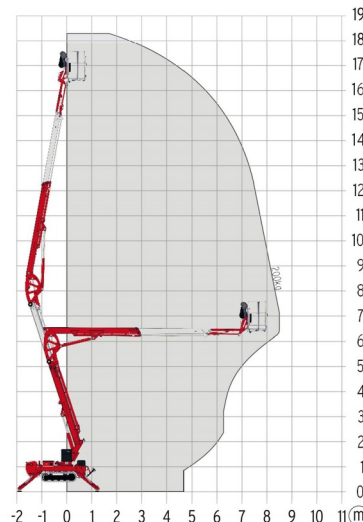

AERIAL WORK PLATFORM

TEUPEN LEO 18GT+

Hydraulic platforms and scissor lifts

» TEUPEN LEO 18GT+

Working height	17,60 m
Loading capacity	200 kg
Length	5,20 m
Width	0,78 m
Height	1,99 m
Weight	2400 kg

ACCESSORIES

- Operator - CAT 1
- Synthetic ramps

- 1 socket in working platform
- Diesel engine + electric engine
- Platform load indoors: 2 persons
- Platform load outdoors: 2 persons
- 4 Automatic Stabilisers

Consult our website www.dumarent.be for the technical data sheet