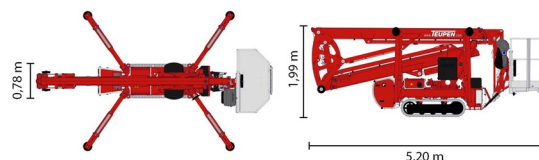

AERIAL WORK PLATFORM

TEUPEN LEO 18GT+

Hydraulic platforms and scissor lifts

» TEUPEN LEO 18GT+

Working height	17,60 m
Loading capacity	200 kg
Length	5,20 m
Width	0,78 m
Height	1,99 m
Weight	2400 kg

ACCESSORIES

- Operator - CAT 1
- Synthetic ramps

- 1 socket in working platform
- Diesel engine + electric engine
- Platform load indoors: 2 persons
- Platform load outdoors: 2 persons
- 4 Automatic Stabilisers

Consult our website www.dumarent.be for the technical data sheet