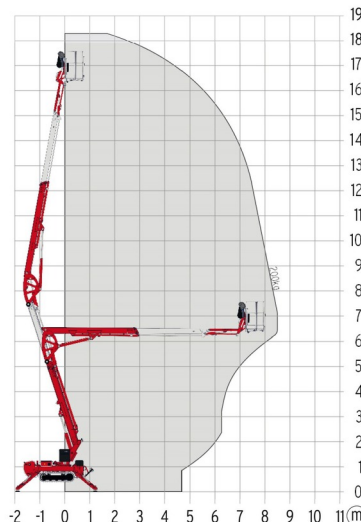

AERIAL WORK PLATFORM

TEUPEN LEO 18GT+

Hydraulic platforms and scissor lifts

» TEUPEN LEO 18GT+

Working height	17,60 m
Loading capacity	200 kg
Length	5,20 m
Width	0,78 m
Height	1,99 m
Weight	2400 kg

ACCESSORIES

- Operator - CAT 1
- Synthetic ramps

- 1 socket in working platform
- Diesel engine + electric engine
- Platform load indoors: 2 persons
- Platform load outdoors: 2 persons
- 4 Automatic Stabilisers

Consult our website www.dumarent.be for the technical data sheet