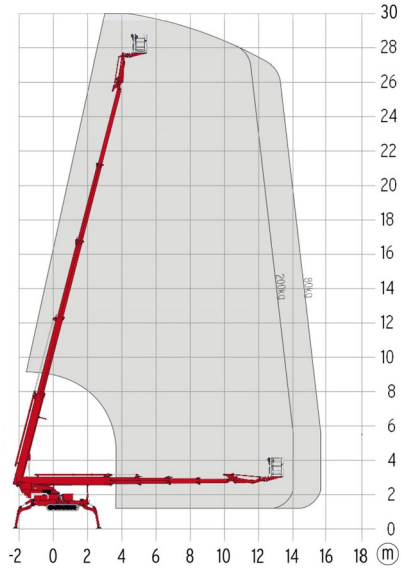

AERIAL WORK PLATFORM

TEUPEN LEO 30T

Hydraulic platforms and scissor lifts

» TEUPEN LEO 30T

Working height	30,00 m
Loading capacity	200 kg
Length	7,20 m
Width	1,58 m
Height	1,98 m
Weight	4225 kg

ACCESSORIES

- Operator - CAT 2
- Synthetic ramps

- Generator + 4 sockets
- Diesel engine + electric engine
- Platform load indoors: 2 persons
- Platform load outdoors: 2 persons
- 4 Automatic Stabilisers

Consult our website www.dumarent.be for the technical data sheet