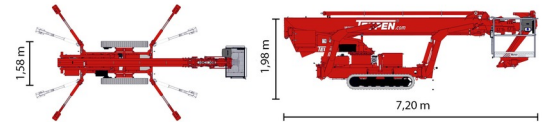

AERIAL WORK PLATFORM

TEUPEN LEO 30T

Hydraulic platforms and scissor lifts

» TEUPEN LEO 30T

Working height	30,00 m
Loading capacity	200 kg
Length	7,20 m
Width	1,58 m
Height	1,98 m
Weight	4225 kg

ACCESSORIES

- Operator - CAT 2
- Synthetic ramps

- Generator + 4 sockets
- Diesel engine + electric engine
- Platform load indoors: 2 persons
- Platform load outdoors: 2 persons
- 4 Automatic Stabilisers

Consult our website www.dumarent.be for the technical data sheet