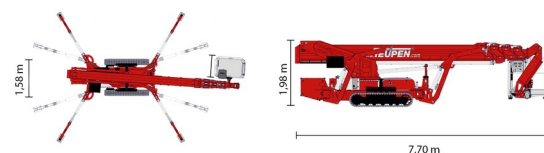

# TEUPEN LEO 30T+

Hydraulic platforms and scissor lifts

» TEUPEN LEO 30T+

Working height	30,00 m
Loading capacity	400 kg
Length	7,70 m
Width	1,58 m
Height	1,98 m
Weight	4500 kg

ACCESSORIES

- Operator - CAT 2
- Synthetic ramps

-  4 Automatic Stabilisers
-  Generator + 4 sockets
-  Diesel engine + electric engine
-  Platform load indoors: 2 persons
-  Platform load outdoors: 2 persons

Consult our website [www.dumarent.be](http://www.dumarent.be) for the technical data sheet