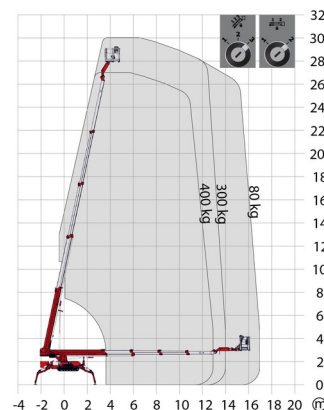

AERIAL WORK PLATFORM

Hydraulic platforms and scissor lifts

TEUPEN LEO 30T+

» TEUPEN LEO 30T+

Working height	30,00 m
Loading capacity	400 kg
Length	7,70 m
Width	1,58 m
Height	1,98 m
Weight	4500 kg

ACCESSORIES

- Operator - CAT 2
- Synthetic ramps

- 4 Automatic Stabilisers
- Generator + 4 sockets
- Diesel engine + electric engine
- Platform load indoors: 2 persons
- Platform load outdoors: 2 persons

Consult our website www.dumarent.be for the technical data sheet