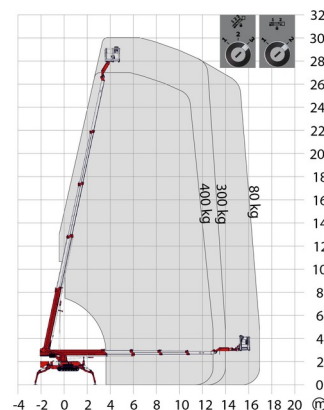

# TEUPEN LEO 30T+

Hydraulic platforms and scissor lifts

» TEUPEN LEO 30T+

Working height	30,00 m
Loading capacity	400 kg
Length	7,70 m
Width	1,58 m
Height	1,98 m
Weight	4500 kg

ACCESSORIES

- Operator - CAT 2
- Synthetic ramps