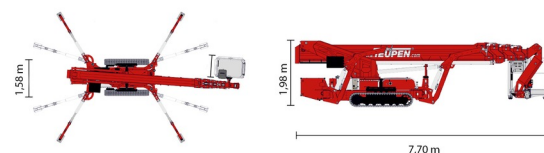

AERIAL WORK PLATFORM

Hydraulic platforms and scissor lifts

TEUPEN LEO 30T+

» TEUPEN LEO 30T+

Working height	30,00 m
Loading capacity	400 kg
Length	7,70 m
Width	1,58 m
Height	1,98 m
Weight	4500 kg

ACCESSORIES

- Operator - CAT 2
- Synthetic ramps

- 4 Automatic Stabilisers
- Generator + 4 sockets
- Diesel engine + electric engine
- Platform load indoors: 2 persons
- Platform load outdoors: 2 persons

Consult our website www.dumarent.be for the technical data sheet