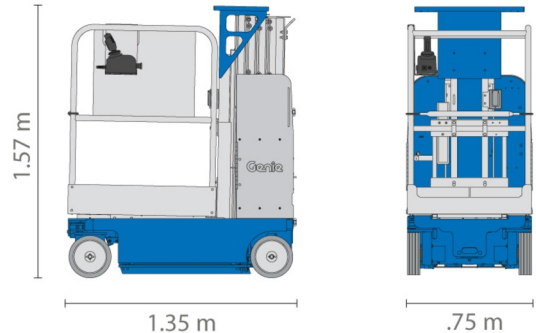

# GENIE GR12 COMPACT

Hydraulic platforms and scissor lifts

» GENIE GR12 COMPACT

Working height	5,50 m
Loading capacity	227 kg
Length	1,35 m
Width	0,75 m
Height	1,57 m
Weight	717 kg

ACCESSORIES

- Operator - CAT 1