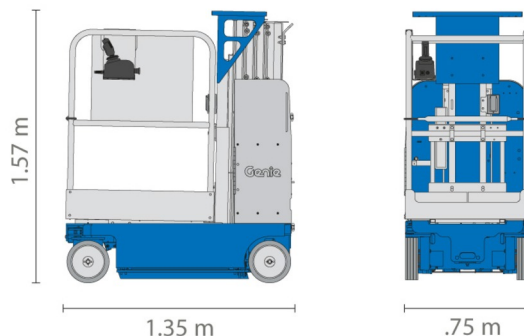

# GENIE GR12 COMPACT

» GENIE GR12 COMPACT

Working height	5,50 m
Loading capacity	227 kg
Length	1,35 m
Width	0,75 m
Height	1,57 m
Weight	717 kg

ACCESSORIES

- Operator - CAT 1

1 socket in working platform

Platform load indoors: 1 person