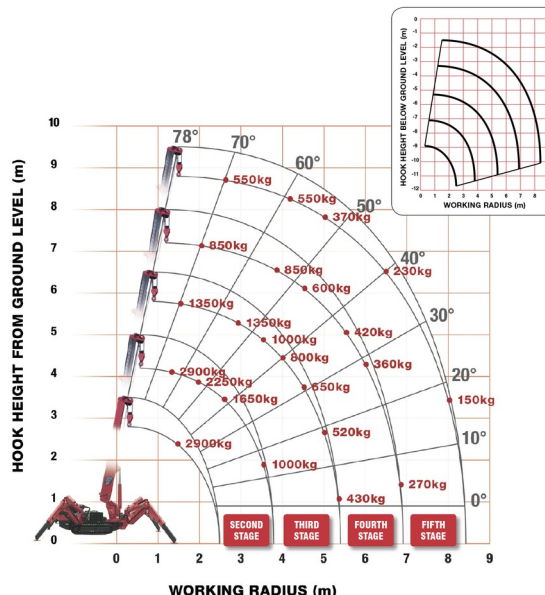

VERTICAL BOOM TYRE

GENIE GR15 COMPACT

Hydraulic platforms and scissor lifts

» GENIE GR15 COMPACT

Daily price	€ 90
2 to 4 days	€ 70 /day
Weekly price	€ 235
From 4 weeks	€ 185 /week

Working height	6,50 m
Loading capacity	159 kg
Length	1,35 m
Width	0,75 m
Height	1,57 m
Weight	994 kg