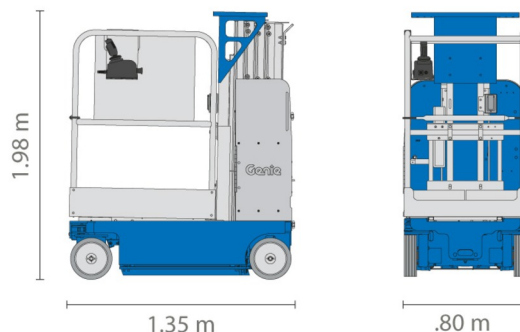

VERTICAL BOOM TYRE

Hydraulic platforms and scissor lifts

GENIE GR20 COMPACT

» GENIE GR20 COMPACT

Working height	8,00 m
Loading capacity	159 kg
Length	1,35 m
Width	0,80 m
Height	1,98 m
Weight	1112 kg

ACCESSORIES

- Operator - CAT 1

- 1 socket in working platform
- Platform load indoors: 1 person
- Battery

Consult our website www.dumarent.be for the technical data sheet

If you have any questions about this machine or any accessory, please call us at +32(0)56 222 111 or send us an email.

There will be a cleaning and environmental charge if the machine is returned dirty or full of mud.

* All prices are VAT excluded.

* A deposit may be requested.