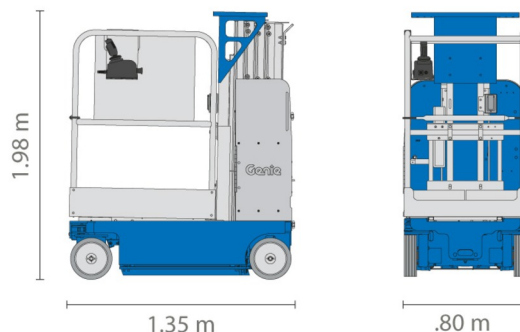

VERTICAL BOOM TYRE

Hydraulic platforms and scissor lifts

GENIE GR20 COMPACT

» GENIE GR20 COMPACT

Working height	8,00 m
Loading capacity	159 kg
Length	1,35 m
Width	0,80 m
Height	1,98 m
Weight	1112 kg

ACCESSORIES