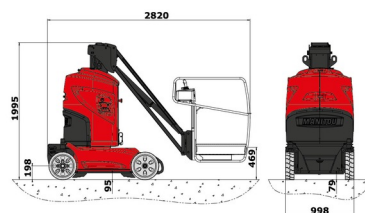

# MANITOU 100VJR

Hydraulic platforms and scissor lifts

» MANITOU 100VJR

Working height	9,90 m
Loading capacity	200 kg
Length	2,82 m
Width	1,00 m
Height	2,00 m
Weight	2630 kg

ACCESSORIES

- Operator - CAT 1

- 1 socket in working platform
- Platform load outdoors: 1 person
- Platform load indoors: 2 persons
- Battery