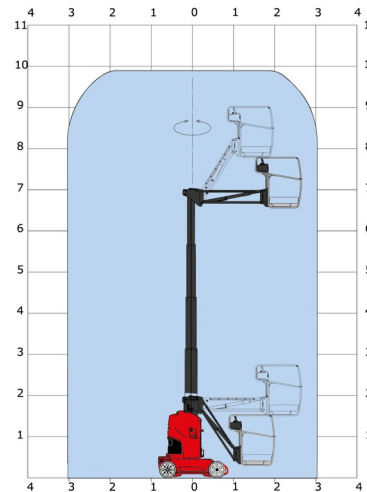

VERTICAL BOOM TYRE

# MANITOU 100VJR

Hydraulic platforms and scissor lifts

» MANITOU 100VJR

Working height	9,90 m
Loading capacity	200 kg
Length	2,82 m
Width	1,00 m
Height	2,00 m
Weight	2630 kg

ACCESSORIES

- Operator - CAT 1

- 1 socket in working platform
- Platform load outdoors: 1 person
- Platform load indoors: 2 persons
- Battery