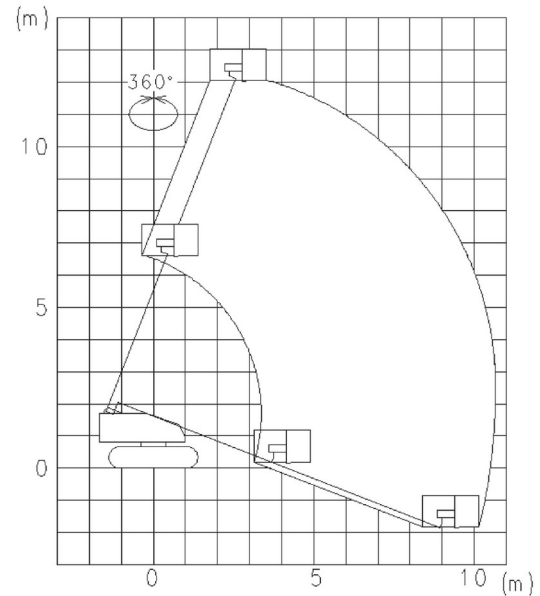

TELESCOPIC CRAWLER BOOM LIFT

Hydraulic platforms and scissor lifts

AICHI SR12C 1SM

» AICHI SR12C 1SM

Working height	14,10 m
Loading capacity	250 kg
Length	6,34 m
Width	2,25 m
Height	2,00 m
Weight	7500 kg

ACCESSORIES