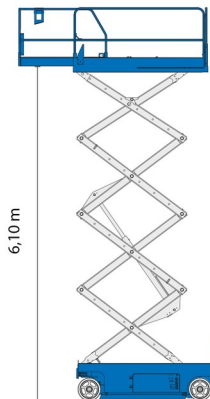

# GENIE GS2032

Hydraulic platforms and scissor lifts

» GENIE GS2032

Working height	8,10 m
Loading capacity	363 kg
Length	2,44 m
Width	0,81 m
Height	2,13 m
Weight	1825 kg

ACCESSORIES

- Operator - CAT 1

- 1 socket in working platform
- Platform load indoors: 2 persons
- Platform load outdoors: 1 person
- Battery