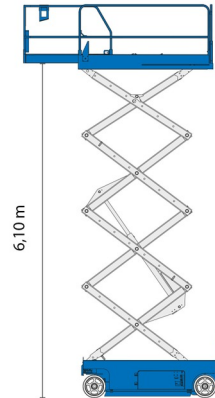

# GENIE GS2032

Hydraulic platforms and scissor lifts

» GENIE GS2032

Working height	8,10 m
Loading capacity	363 kg
Length	2,44 m
Width	0,81 m
Height	2,13 m
Weight	1825 kg

ACCESSORIES

- Operator - CAT 1

- 1 socket in working platform
- Platform load indoors: 2 persons
- Platform load outdoors: 1 person
- Battery