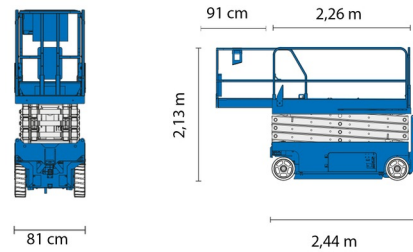

# GENIE GS2032

Hydraulic platforms and scissor lifts

» GENIE GS2032

Working height	8,10 m
Loading capacity	363 kg
Length	2,44 m
Width	0,81 m
Height	2,13 m
Weight	1825 kg

ACCESSORIES

- Operator - CAT 1

- 1 socket in working platform
- Platform load indoors: 2 persons
- Platform load outdoors: 1 person
- Battery