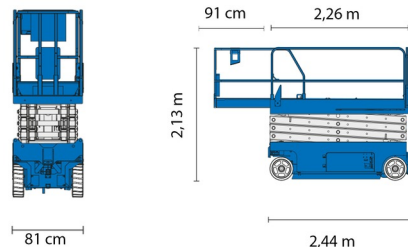

# GENIE GS2032

Hydraulic platforms and scissor lifts

» GENIE GS2032

Working height	8,10 m
Loading capacity	363 kg
Length	2,44 m
Width	0,81 m
Height	2,13 m
Weight	1825 kg

ACCESSORIES

- Operator - CAT 1

- 1 socket in working platform
- Platform load indoors: 2 persons
- Platform load outdoors: 1 person
- Battery