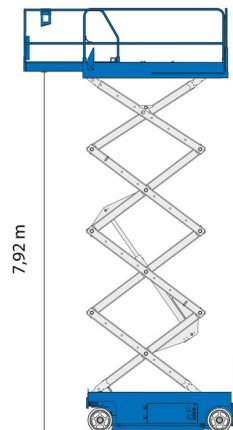

SCISSOR LIFT ELECTRIC

# GENIE GS2632

Hydraulic platforms and scissor lifts

» GENIE GS2632

Working height	9,92 m
Loading capacity	227 kg
Length	2,44 m
Width	0,81 m
Height	2,26 m
Weight	1956 kg

ACCESSORIES

- Operator - CAT 1

- 1 socket in working platform
- Platform load indoors: 2 persons
- Battery