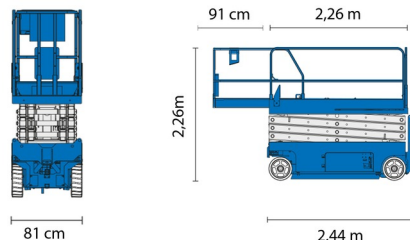

# GENIE GS2632

Hydraulic platforms and scissor lifts

» GENIE GS2632

Working height	9,92 m
Loading capacity	227 kg
Length	2,44 m
Width	0,81 m
Height	2,26 m
Weight	1956 kg

ACCESSORIES

- Operator - CAT 1

- 1 socket in working platform
- Platform load indoors: 2 persons
- Battery