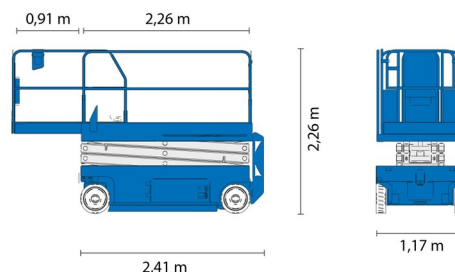

# GENIE GS2646

Hydraulic platforms and scissor lifts

» GENIE GS2646

|                  |         |
|------------------|---------|
| Working height   | 9,92 m  |
| Loading capacity | 454 kg  |
| Length           | 2,41 m  |
| Width            | 1,17 m  |
| Height           | 2,26 m  |
| Weight           | 2447 kg |