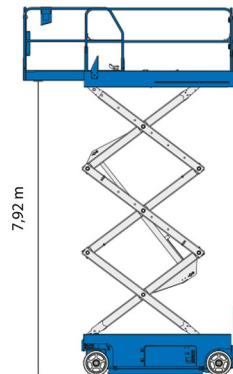

SCISSOR LIFT ELECTRIC

# GENIE GS2646

Hydraulic platforms and scissor lifts

» GENIE GS2646

|                  |         |
|------------------|---------|
| Working height   | 9,92 m  |
| Loading capacity | 454 kg  |
| Length           | 2,41 m  |
| Width            | 1,17 m  |
| Height           | 2,26 m  |
| Weight           | 2447 kg |