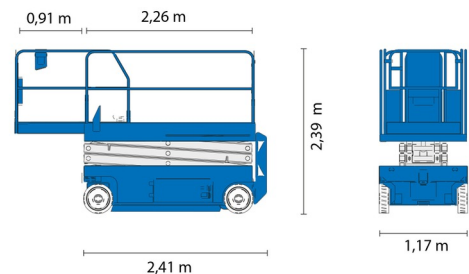

SCISSOR LIFT ELECTRIC

GENIE GS3246

Hydraulic platforms and scissor lifts

» GENIE GS3246

Working height	11,75 m
Loading capacity	318 kg
Length	2,41 m
Width	1,17 m
Height	2,39 m
Weight	2812 kg

ACCESSORIES

- Operator - CAT 1