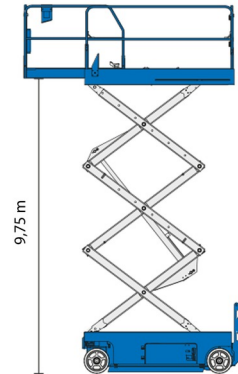

SCISSOR LIFT ELECTRIC

GENIE GS3246

Hydraulic platforms and scissor lifts

» GENIE GS3246

Working height	11,75 m
Loading capacity	318 kg
Length	2,41 m
Width	1,17 m
Height	2,39 m
Weight	2812 kg

ACCESSORIES

- Operator - CAT 1