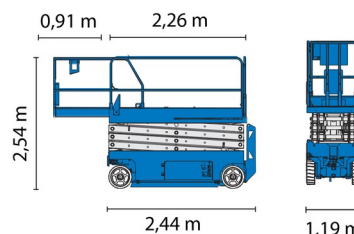

# GENIE GS4047

Hydraulic platforms and scissor lifts

» GENIE GS4047

Working height	13,75 m
Loading capacity	350 kg
Length	2,44 m
Width	1,19 m
Height	2,54 m
Weight	3221 kg

ACCESSORIES

- Operator - CAT 1

- 1 socket in working platform
- Platform load indoors: 3 persons
- Battery