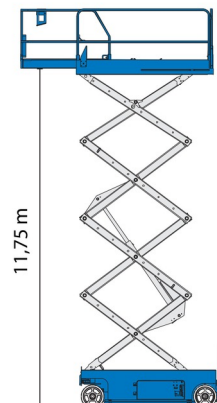

SCISSOR LIFT ELECTRIC

GENIE GS4047

Hydraulic platforms and scissor lifts

» GENIE GS4047

Working height	13,75 m
Loading capacity	350 kg
Length	2,44 m
Width	1,19 m
Height	2,54 m
Weight	3221 kg

ACCESSORIES

- Operator - CAT 1