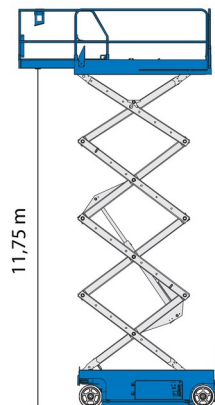

SCISSOR LIFT ELECTRIC

GENIE GS4047

Hydraulic platforms and scissor lifts

» GENIE GS4047

Working height	13,75 m
Loading capacity	350 kg
Length	2,44 m
Width	1,19 m
Height	2,54 m
Weight	3221 kg

ACCESSORIES

- Operator - CAT 1