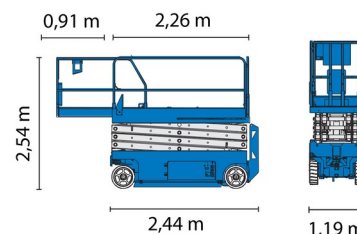

SCISSOR LIFT ELECTRIC

GENIE GS4047

Hydraulic platforms and scissor lifts

» GENIE GS4047

Working height	13,75 m
Loading capacity	350 kg
Length	2,44 m
Width	1,19 m
Height	2,54 m
Weight	3221 kg

ACCESSORIES

- Operator - CAT 1