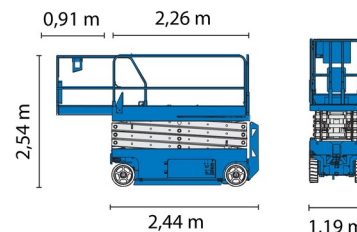

SCISSOR LIFT ELECTRIC

GENIE GS4047

Hydraulic platforms and scissor lifts

» GENIE GS4047

Working height	13,75 m
Loading capacity	350 kg
Length	2,44 m
Width	1,19 m
Height	2,54 m
Weight	3221 kg

ACCESSORIES

- Operator - CAT 1