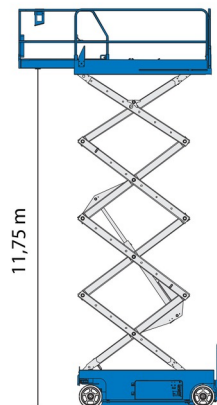

SCISSOR LIFT ELECTRIC

# GENIE GS4047

Hydraulic platforms and scissor lifts

» GENIE GS4047

Working height	13,75 m
Loading capacity	350 kg
Length	2,44 m
Width	1,19 m
Height	2,54 m
Weight	3221 kg

ACCESSORIES

- Operator - CAT 1

- 1 socket in working platform
- Platform load indoors: 3 persons
- Battery