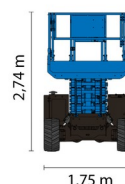

SCISSOR LIFT ELECTRIC

GENIE GS4069DC

Hydraulic platforms and scissor lifts

» GENIE GS4069DC

Working height	14,02 m
Loading capacity	363 kg
Length	3,12 m
Width	1,75 m
Height	2,74 m
Weight	4924 kg

ACCESSORIES