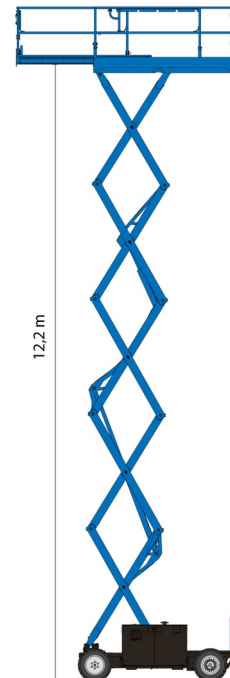

SCISSOR LIFT ELECTRIC

GENIE GS4069DC

Genie
A TEREX COMPANY

Hydraulic platforms and scissor lifts

» GENIE GS4069DC

Working height	14,02 m
Loading capacity	363 kg
Length	3,12 m
Width	1,75 m
Height	2,74 m
Weight	4924 kg

ACCESSORIES

- Operator - CAT 1

- 1 socket in working platform
- Platform load outdoors: 2 persons
- Platform load indoors: 3 persons
- Battery

Consult our website www.dumarent.be for the technical data sheet