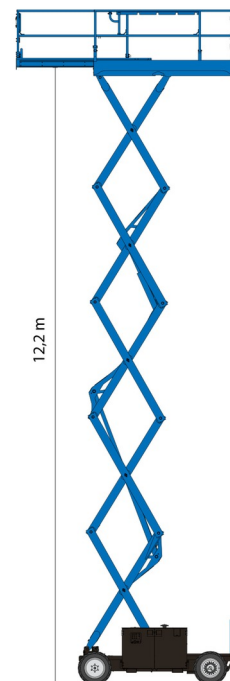

SCISSOR LIFT ELECTRIC

# GENIE GS4069DC

Hydraulic platforms and scissor lifts

» GENIE GS4069DC

Working height	14,02 m
Loading capacity	363 kg
Length	3,12 m
Width	1,75 m
Height	2,74 m
Weight	4924 kg

ACCESSORIES

- Operator - CAT 1

- 1 socket in working platform
- Platform load outdoors: 2 persons
- Platform load indoors: 3 persons
- Battery

Consult our website [www.dumarent.be](http://www.dumarent.be) for the technical data sheet