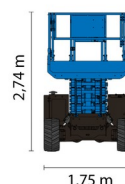

SCISSOR LIFT ELECTRIC

GENIE GS4069DC

Genie
A TEREX COMPANY

Hydraulic platforms and scissor lifts

» GENIE GS4069DC

Working height	14,02 m
Loading capacity	363 kg
Length	3,12 m
Width	1,75 m
Height	2,74 m
Weight	4924 kg