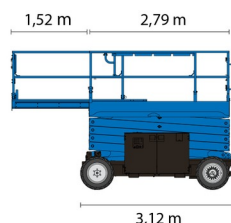

SCISSOR LIFT ELECTRIC

GENIE GS4069DC

Genie
A TEREX COMPANY

Hydraulic platforms and scissor lifts

» GENIE GS4069DC

Working height	14,02 m
Loading capacity	363 kg
Length	3,12 m
Width	1,75 m
Height	2,74 m
Weight	4924 kg