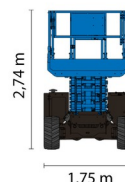

# GENIE GS4069DC

Hydraulic platforms and scissor lifts

» GENIE GS4069DC

Working height	14,02 m
Loading capacity	363 kg
Length	3,12 m
Width	1,75 m
Height	2,74 m
Weight	4924 kg

ACCESSORIES

- Operator - CAT 1