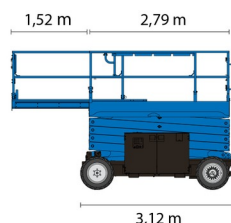

SCISSOR LIFT ELECTRIC

GENIE GS4069DC

Genie
A TEREX COMPANY

Hydraulic platforms and scissor lifts

» GENIE GS4069DC

Working height	14,02 m
Loading capacity	363 kg
Length	3,12 m
Width	1,75 m
Height	2,74 m
Weight	4924 kg

ACCESSORIES

- Operator - CAT 1

- 1 socket in working platform
- Platform load outdoors: 2 persons
- Platform load indoors: 3 persons
- Battery

Consult our website www.dumarent.be for the technical data sheet

If you have any questions about this machine or any accessory, please call us at +32(0)56 222 111 or send us an email.

There will be a cleaning and environmental charge if the machine is returned dirty or full of mud.

* All prices are VAT excluded.
* A deposit may be requested.

duma rent
on different places !

Duma Rent bvba - Torkonjestraat 23, BE-8510 Marke
T +32(0)56 222 111 • Fax +32(0)56 716 141
info@dumarent.be • www.dumarent.be

Region West-Flanders
056 222 111

Region East-Flanders
09 228 28 22

Region Antwerp
03 887 87 81

Region Brussels
02 705 05 09

Region Charleroi
071 33 36 38