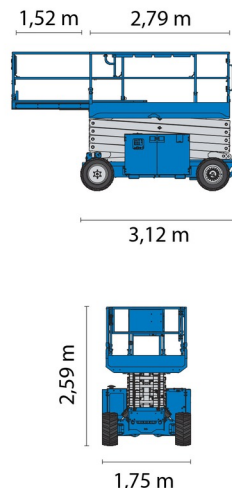

SCISSOR LIFT DIESEL

GENIE GS2669RT

Hydraulic platforms and scissor lifts

» GENIE GS2669RT

Working height	9,75 m
Drive	4x4
Loading capacity	680 kg
Length	3,12 m
Width	1,75 m
Height	2,59 m
Weight	4066 kg

ACCESSORIES

- Operator - CAT 1
- Fuel tank 1100 l with pump
- Licence plate

- Generator + 4 sockets
- Diesel engine
- Platform load outdoors: 4 persons
- Platform load indoors: 4 persons
- 4 Automatic Stabilisers

Consult our website www.dumarent.be for the technical data sheet