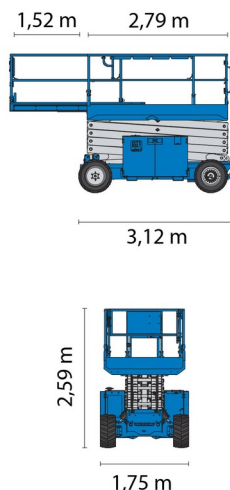

SCISSOR LIFT DIESEL

# GENIE GS2669RT

Hydraulic platforms and scissor lifts

» GENIE GS2669RT

Working height	9,75 m
Drive	4x4
Loading capacity	680 kg
Length	3,12 m
Width	1,75 m
Height	2,59 m
Weight	4066 kg