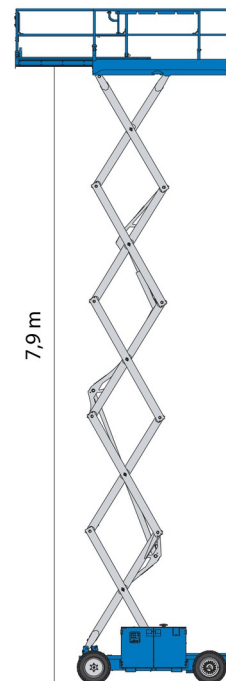

SCISSOR LIFT DIESEL

# GENIE GS2669RT

Hydraulic platforms and scissor lifts

» GENIE GS2669RT

Working height	9,75 m
Drive	4x4
Loading capacity	680 kg
Length	3,12 m
Width	1,75 m
Height	2,59 m
Weight	4066 kg

### ACCESSORIES

- Operator - CAT 1
- Fuel tank 1100 l with pump
- Licence plate

- Generator + 4 sockets
- Diesel engine
- Platform load outdoors: 4 persons
- Platform load indoors: 4 persons
- 4 Automatic Stabilisers