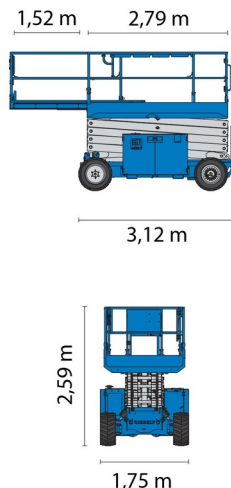

SCISSOR LIFT DIESEL

# GENIE GS2669RT

Hydraulic platforms and scissor lifts

» GENIE GS2669RT

Working height	9,75 m
Drive	4x4
Loading capacity	680 kg
Length	3,12 m
Width	1,75 m
Height	2,59 m
Weight	4066 kg