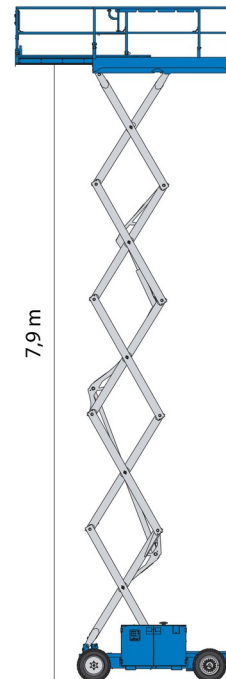

SCISSOR LIFT DIESEL

GENIE GS2669RT

Hydraulic platforms and scissor lifts

» GENIE GS2669RT

Working height	9,75 m
Drive	4x4
Loading capacity	680 kg
Length	3,12 m
Width	1,75 m
Height	2,59 m
Weight	4066 kg

ACCESSORIES

- Operator - CAT 1
- Fuel tank 1100 l with pump
- Licence plate

- Generator + 4 sockets
- Diesel engine
- Platform load outdoors: 4 persons
- Platform load indoors: 4 persons
- 4 Automatic Stabilisers

Consult our website www.dumarent.be for the technical data sheet