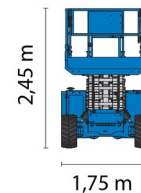

SCISSOR LIFT DIESEL

GENIE GS3369RT

Hydraulic platforms and scissor lifts

» GENIE GS3369RT

Working height	11,90 m
Drive	4x4
Loading capacity	454 kg
Length	3,12 m
Width	1,75 m
Height	2,45 m
Weight	3882 kg

ACCESSORIES