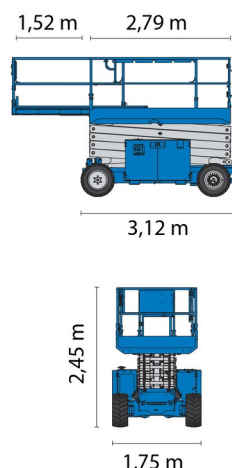

SCISSOR LIFT DIESEL

GENIE GS3369RT

Hydraulic platforms and scissor lifts

» GENIE GS3369RT

Working height	11,90 m
Drive	4x4
Loading capacity	454 kg
Length	3,12 m
Width	1,75 m
Height	2,45 m
Weight	3882 kg

ACCESSORIES

- Operator - CAT 1
- Licence plate

- Generator + 4 sockets
- Diesel engine
- Platform load outdoors: 4 persons
- Platform load indoors: 4 persons
- 4 Automatic Stabilisers

Consult our website www.dumarent.be for the technical data sheet