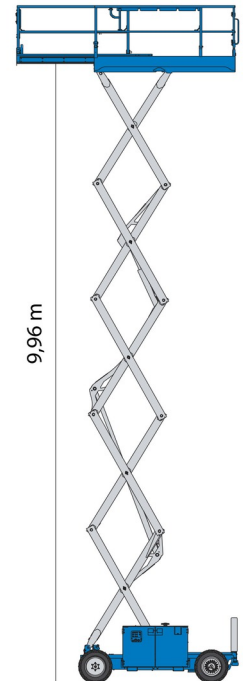

SCISSOR LIFT DIESEL

GENIE GS3369RT

Hydraulic platforms and scissor lifts

» GENIE GS3369RT

Working height	11,90 m
Drive	4x4
Loading capacity	454 kg
Length	3,12 m
Width	1,75 m
Height	2,45 m
Weight	3882 kg

ACCESSORIES

- Operator - CAT 1
- Licence plate

- Generator + 4 sockets
- Diesel engine
- Platform load outdoors: 4 persons
- Platform load indoors: 4 persons
- 4 Automatic Stabilisers

Consult our website www.dumarent.be for the technical data sheet