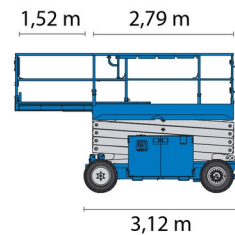

SCISSOR LIFT DIESEL

GENIE GS3369RT

Hydraulic platforms and scissor lifts

» GENIE GS3369RT

Working height	11,90 m
Drive	4x4
Loading capacity	454 kg
Length	3,12 m
Width	1,75 m
Height	2,45 m
Weight	3882 kg

ACCESSORIES