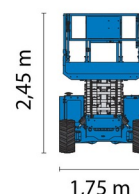

SCISSOR LIFT DIESEL

# GENIE GS3369RT

**Genie**  
A TEREX COMPANY

Hydraulic platforms and scissor lifts

» GENIE GS3369RT

Working height	11,90 m
Drive	4x4
Loading capacity	454 kg
Length	3,12 m
Width	1,75 m
Height	2,45 m
Weight	3882 kg