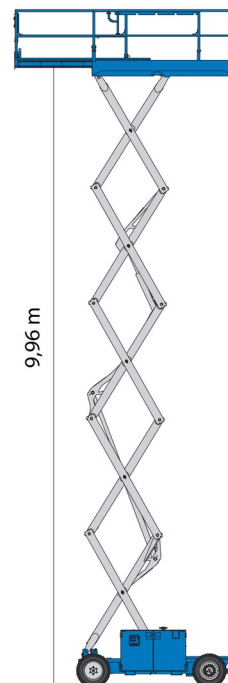

SCISSOR LIFT DIESEL

GENIE GS3369RT

Hydraulic platforms and scissor lifts

» GENIE GS3369RT

Working height	11,90 m
Drive	4x4
Loading capacity	454 kg
Length	3,12 m
Width	1,75 m
Height	2,45 m
Weight	3882 kg

ACCESSORIES

- Operator - CAT 1
- Licence plate

- Generator + 4 sockets
- Diesel engine
- Platform load outdoors: 4 persons
- Platform load indoors: 4 persons
- 4 Automatic Stabilisers

Consult our website www.dumarent.be for the technical data sheet