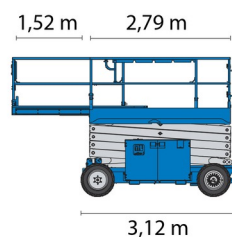

SCISSOR LIFT DIESEL

# GENIE GS3369RT

**Genie**  
A TEREX COMPANY

Hydraulic platforms and scissor lifts

» GENIE GS3369RT

Working height	11,90 m
Drive	4x4
Loading capacity	454 kg
Length	3,12 m
Width	1,75 m
Height	2,45 m
Weight	3882 kg