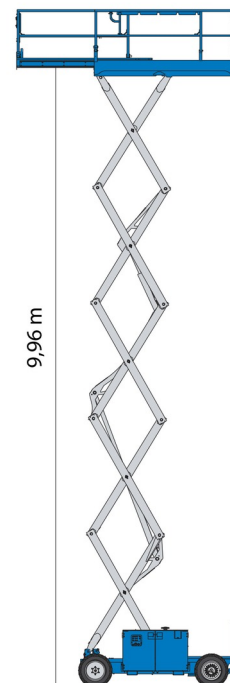

SCISSOR LIFT DIESEL

GENIE GS3369RT

Hydraulic platforms and scissor lifts

» GENIE GS3369RT

Working height	11,90 m
Drive	4x4
Loading capacity	454 kg
Length	3,12 m
Width	1,75 m
Height	2,45 m
Weight	3882 kg

ACCESSORIES

- Operator - CAT 1
- Licence plate

- Generator + 4 sockets
- Diesel engine
- Platform load outdoors: 4 persons
- Platform load indoors: 4 persons
- 4 Automatic Stabilisers

Consult our website www.dumarent.be for the technical data sheet