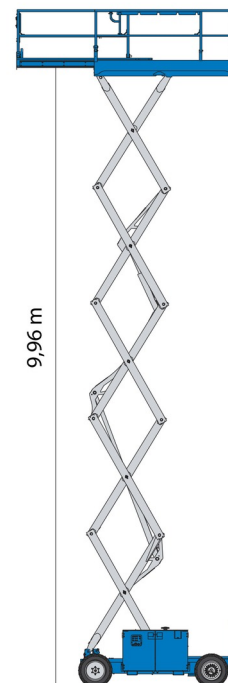

SCISSOR LIFT DIESEL

# GENIE GS3369RT

**Genie**  
A TEREX COMPANY

Hydraulic platforms and scissor lifts

» GENIE GS3369RT

Working height	11,90 m
Drive	4x4
Loading capacity	454 kg
Length	3,12 m
Width	1,75 m
Height	2,45 m
Weight	3882 kg

### ACCESSORIES

- Operator - CAT 1
- Licence plate

- Generator + 4 sockets
- Diesel engine
- Platform load outdoors: 4 persons
- Platform load indoors: 4 persons
- 4 Automatic Stabilisers

Consult our website [www.dumarent.be](http://www.dumarent.be) for the technical data sheet