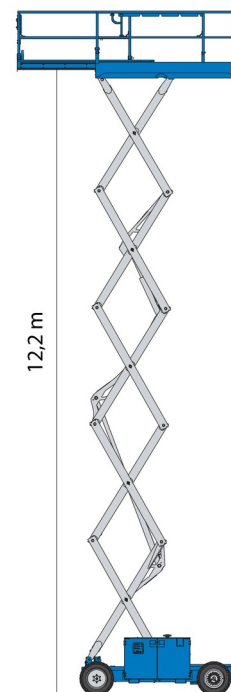

SCISSOR LIFT DIESEL

GENIE GS4069RT

Genie
A TEREX COMPANY

Hydraulic platforms and scissor lifts

» GENIE GS4069RT

Working height	14,02 m
Drive	4x4
Loading capacity	363 kg
Length	3,12 m
Width	1,75 m
Height	2,74 m
Weight	5039 kg

ACCESSORIES

- Operator - CAT 1
- Fuel tank 1100 l with pump
- Licence plate

Generator + 4 sockets

Diesel engine

Platform load indoors: 3 persons

Platform load outdoors : 3 persons

4 Automatic Stabilisers

Consult our website www.dumarent.be for the technical data sheet