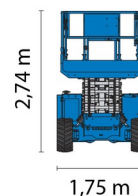

SCISSOR LIFT DIESEL

GENIE GS4069RT

Genie
A TEREX COMPANY

Hydraulic platforms and scissor lifts

» GENIE GS4069RT

Working height	14,02 m
Drive	4x4
Loading capacity	363 kg
Length	3,12 m
Width	1,75 m
Height	2,74 m
Weight	5039 kg