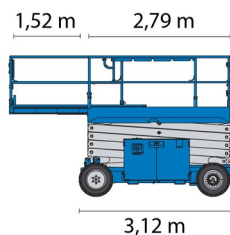

SCISSOR LIFT DIESEL

GENIE GS4069RT

Genie
A TEREX COMPANY

Hydraulic platforms and scissor lifts

» GENIE GS4069RT

Working height	14,02 m
Drive	4x4
Loading capacity	363 kg
Length	3,12 m
Width	1,75 m
Height	2,74 m
Weight	5039 kg

ACCESSORIES

- Operator - CAT 1
- Fuel tank 1100 l with pump
- Licence plate

Generator + 4 sockets

Diesel engine

Platform load indoors: 3 persons

Platform load outdoors : 3 persons

4 Automatic Stabilisers

Consult our website www.dumarent.be for the technical data sheet