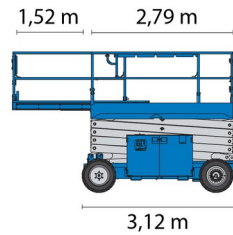

SCISSOR LIFT DIESEL

GENIE GS4069RT

Hydraulic platforms and scissor lifts

» GENIE GS4069RT

Working height	14,02 m
Drive	4x4
Loading capacity	363 kg
Length	3,12 m
Width	1,75 m
Height	2,74 m
Weight	5039 kg

ACCESSORIES

- Operator - CAT 1
- Fuel tank 1100 l with pump
- Licence plate

-  Generator + 4 sockets
-  Diesel engine
-  Platform load indoors: 3 persons
-  Platform load outdoors : 3 persons
-  4 Automatic Stabilisers