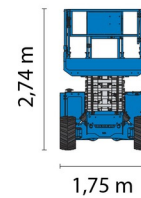

SCISSOR LIFT DIESEL

GENIE GS4069RT

Hydraulic platforms and scissor lifts

» GENIE GS4069RT

Working height	14,02 m
Drive	4x4
Loading capacity	363 kg
Length	3,12 m
Width	1,75 m
Height	2,74 m
Weight	5039 kg

ACCESSORIES