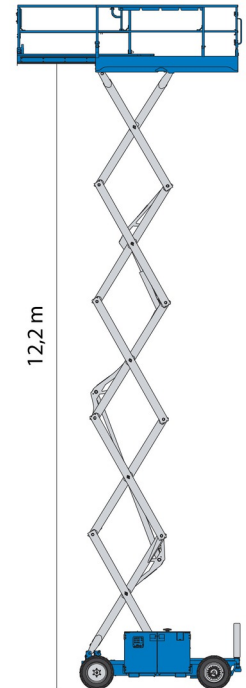

SCISSOR LIFT DIESEL

GENIE GS4069RT

Hydraulic platforms and scissor lifts

» GENIE GS4069RT

Working height	14,02 m
Drive	4x4
Loading capacity	363 kg
Length	3,12 m
Width	1,75 m
Height	2,74 m
Weight	5039 kg

ACCESSORIES

- Operator - CAT 1
- Fuel tank 1100 l with pump
- Licence plate

-  Generator + 4 sockets
-  Diesel engine
-  Platform load indoors: 3 persons
-  Platform load outdoors : 3 persons
-  4 Automatic Stabilisers