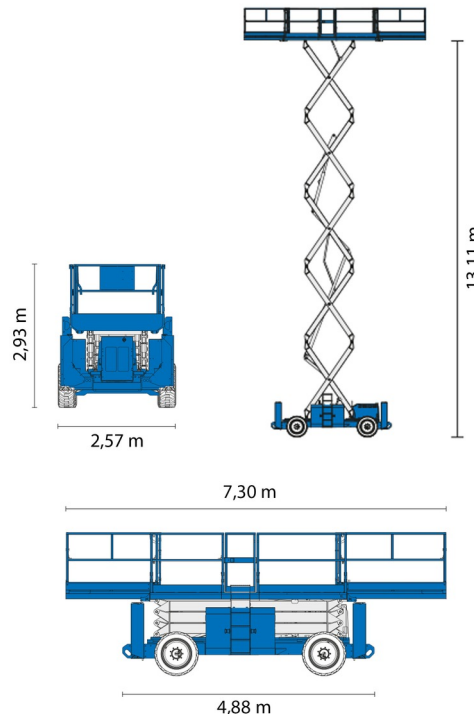

SCISSOR LIFT DIESEL

GENIE GS4390RT

Hydraulic platforms and scissor lifts

» GENIE GS4390RT

Working height	15,11 m
Drive	4x4
Loading capacity	680 kg
Length	4,88 m
Width	2,29 m
Height	2,93 m
Weight	5949 kg

ACCESSORIES

- Operator - CAT 1
- Fuel tank 1100 l with pump
- Licence plate

- Generator + 4 sockets
- Diesel engine
- Platform load outdoors: 7 persons
- Platform load indoors: 7 persons
- 4 Automatic Stabilisers

Consult our website www.dumarent.be for the technical data sheet