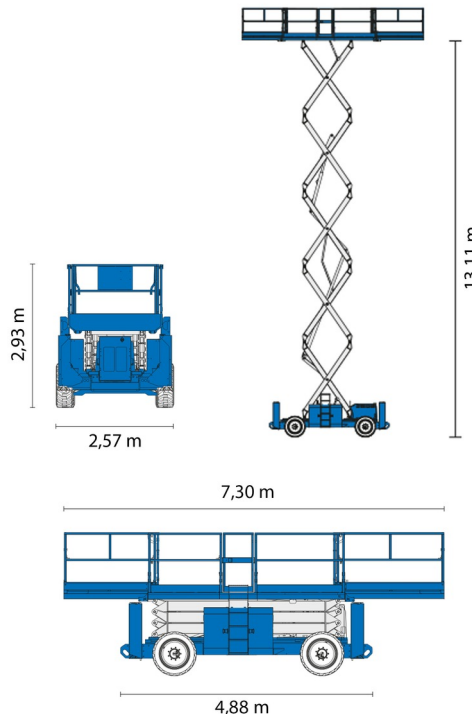

SCISSOR LIFT DIESEL

GENIE GS4390RT

Hydraulic platforms and scissor lifts

» GENIE GS4390RT

| | |
|------------------|---------|
| Working height | 15,11 m |
| Drive | 4x4 |
| Loading capacity | 680 kg |
| Length | 4,88 m |
| Width | 2,29 m |
| Height | 2,93 m |
| Weight | 5949 kg |