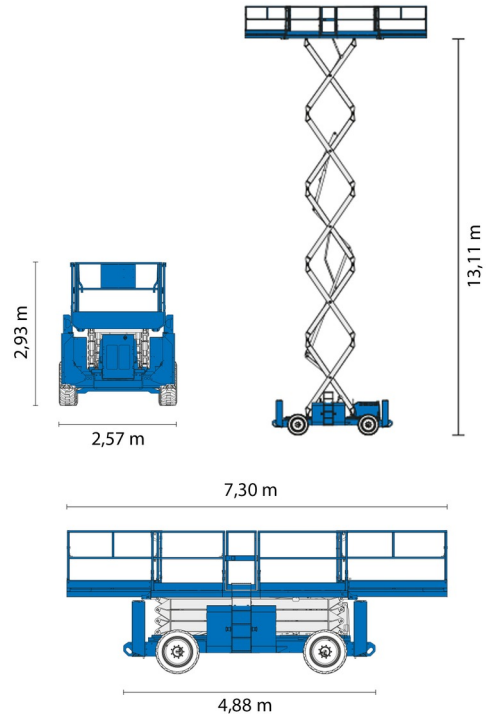

SCISSOR LIFT DIESEL

GENIE GS4390RT

Hydraulic platforms and scissor lifts

» GENIE GS4390RT

| | |
|------------------|---------|
| Working height | 15,11 m |
| Drive | 4x4 |
| Loading capacity | 680 kg |
| Length | 4,88 m |
| Width | 2,29 m |
| Height | 2,93 m |
| Weight | 5949 kg |