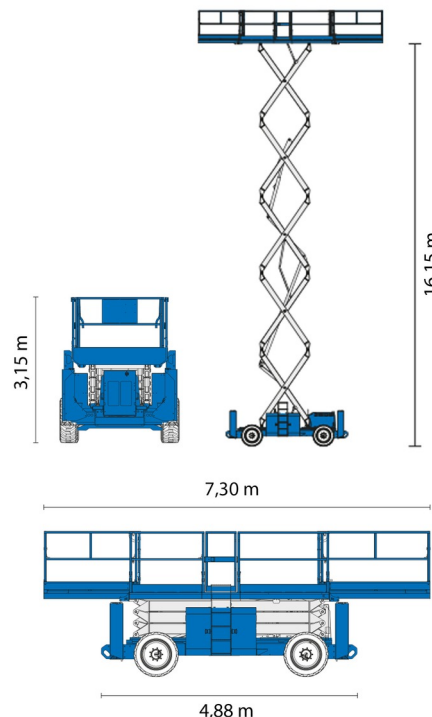

SCISSOR LIFT DIESEL

GENIE GS5390RT

Hydraulic platforms and scissor lifts

» GENIE GS5390RT

Working height	18,15 m
Drive	4x4
Loading capacity	680 kg
Length	4,88 m
Width	2,29 m
Height	3,15 m
Weight	7615 kg

ACCESSORIES

- Operator - CAT 1
- Fuel tank 1100 l with pump
- Licence plate

- Diesel engine
- Platform load outdoors: 4 persons
- Platform load indoors: 4 persons
- Generator + 4 sockets
- 4 Automatic Stabilisers

Consult our website www.dumarent.be for the technical data sheet