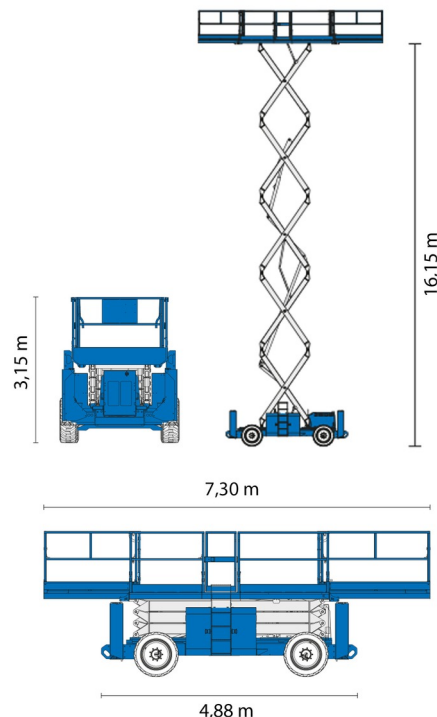

SCISSOR LIFT DIESEL

# GENIE GS5390RT

Hydraulic platforms and scissor lifts

» GENIE GS5390RT

Working height	18,15 m
Drive	4x4
Loading capacity	680 kg
Length	4,88 m
Width	2,29 m
Height	3,15 m
Weight	7615 kg

**ACCESSORIES**

- Operator - CAT 1
- Fuel tank 1100 l with pump
- Licence plate