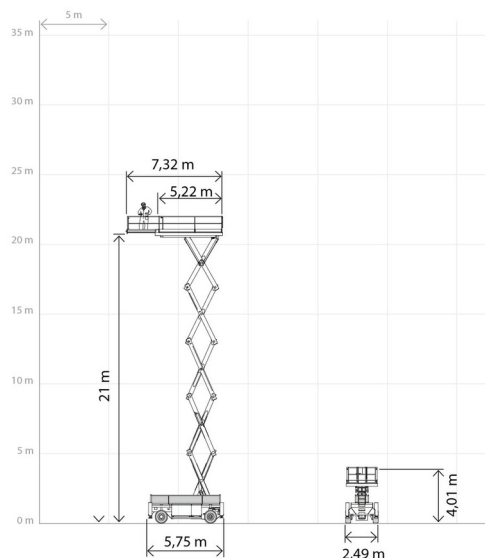

SCISSOR LIFT DIESEL

HOLLAND LIFT T210DL25

Hydraulic platforms and scissor lifts

» HOLLAND LIFT T210DL25

Working height	23,00 m
Drive	4x4
Loading capacity	1000 kg
Length	5,75 m
Width	2,49 m
Height	4,01 m
Weight	17950 kg