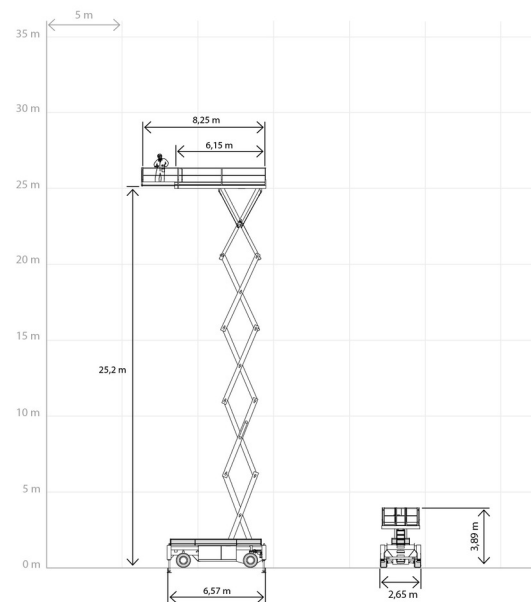

SCISSOR LIFT DIESEL

# HOLLAND LIFT HL-275-D27

Hydraulic platforms and scissor lifts

» HOLLAND LIFT HL-275-D27

|                  |          |
|------------------|----------|
| Working height   | 27,20 m  |
| Drive            | 4x4      |
| Loading capacity | 1000 kg  |
| Length           | 6,57 m   |
| Width            | 2,65 m   |
| Height           | 3,89 m   |
| Weight           | 21910 kg |