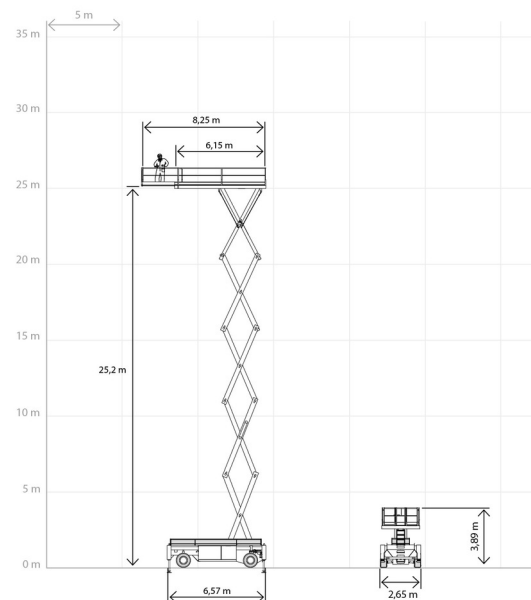

SCISSOR LIFT DIESEL

HOLLAND LIFT HL-275-D27

Hydraulic platforms and scissor lifts

» HOLLAND LIFT HL-275-D27

Working height	27,20 m
Drive	4x4
Loading capacity	1000 kg
Length	6,57 m
Width	2,65 m
Height	3,89 m
Weight	21910 kg