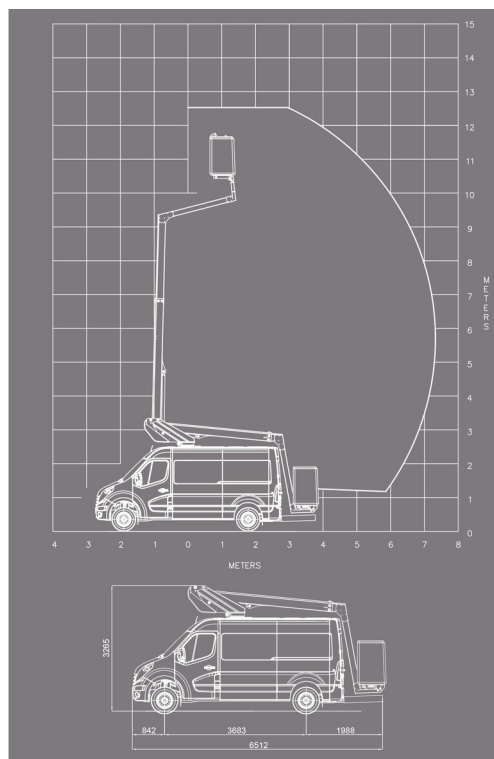

PLATFORM MOUNTED ON DELIVERY TRUCK

Hydraulic platforms and scissor lifts

KLUBB K32

» KLUBB K32

Working height	12,50 m
Loading capacity	120 kg
Length	6,51 m
Width	2,00 m
Height	3,27 m
Weight	3450 kg

ACCESSORIES

- Operator - CAT 1

- Diesel engine
- Battery
- Platform load indoors: 1 person
- Platform load outdoors: 1 person
- 1 socket in working platform

License B

Consult our website www.dumarent.be for the technical data sheet