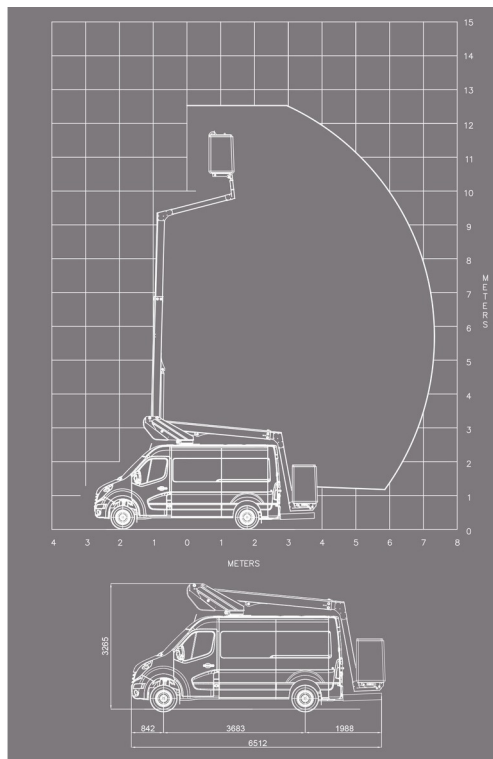

PLATFORM MOUNTED ON DELIVERY TRUCK

Hydraulic platforms and scissor lifts

KLUBB K32

» KLUBB K32

Working height	12,50 m
Loading capacity	120 kg
Length	6,51 m
Width	2,00 m
Height	3,27 m
Weight	3450 kg

ACCESSORIES

- Operator - CAT 1

- Diesel engine
- Battery
- Platform load indoors: 1 person
- Platform load outdoors: 1 person
- 1 socket in working platform

License B

Consult our website www.dumarent.be for the technical data sheet