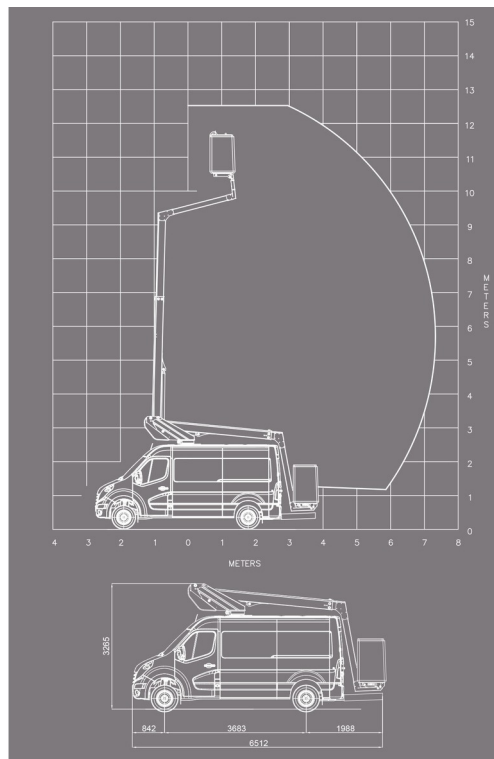

PLATFORM MOUNTED ON DELIVERY TRUCK

Hydraulic platforms and scissor lifts

### » KLUBB K32

Working height	12,50 m
Loading capacity	120 kg
Length	6,51 m
Width	2,00 m
Height	3,27 m
Weight	3450 kg