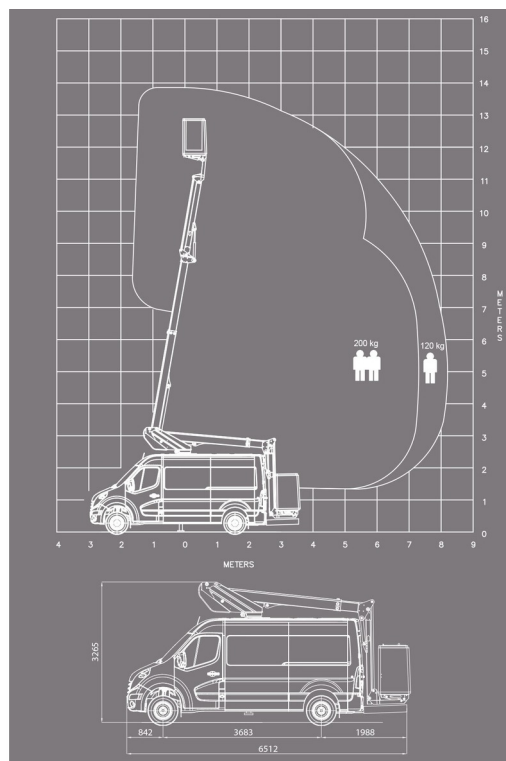

PLATFORM MOUNTED ON DELIVERY TRUCK

Hydraulic platforms and scissor lifts

KLUBB K38P

KLUBB K38P

Working height	13,80 m
Loading capacity	200 kg
Length	6,51 m
Width	2,40 m
Height	3,27 m
Weight	3200 kg

ACCESSORIES

- Operator - CAT 1

- Diesel engine
- 2 Stabilisers in Front
- Platform load indoors: 2 persons
- Platform load outdoors: 2 persons
- 1 socket in working platform
- Battery

License B - with JIB - platform capacity at restricted work envelope: see load chart