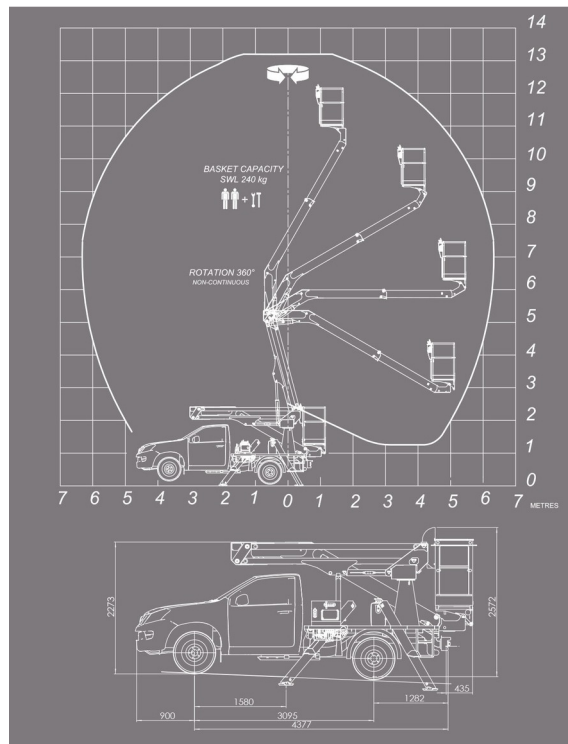

PLATFORM MOUNTED ON DELIVERY TRUCK

Hydraulic platforms and scissor lifts

KLUBB KAT42 PICK-UP

» KLUBB KAT42 PICK-UP

Working height	13,20 m
Drive	4x4
Loading capacity	200 kg
Length	5,28 m
Width	2,40 m
Height	2,57 m
Weight	3450 kg

ACCESSORIES

- Operator - CAT 1

- Diesel engine
- Platform load indoors: 2 persons
- Platform load outdoors: 2 persons
- 4 Automatic Stabilisers
- 1 socket in working platform

License B

Consult our website www.dumarent.be for the technical data sheet