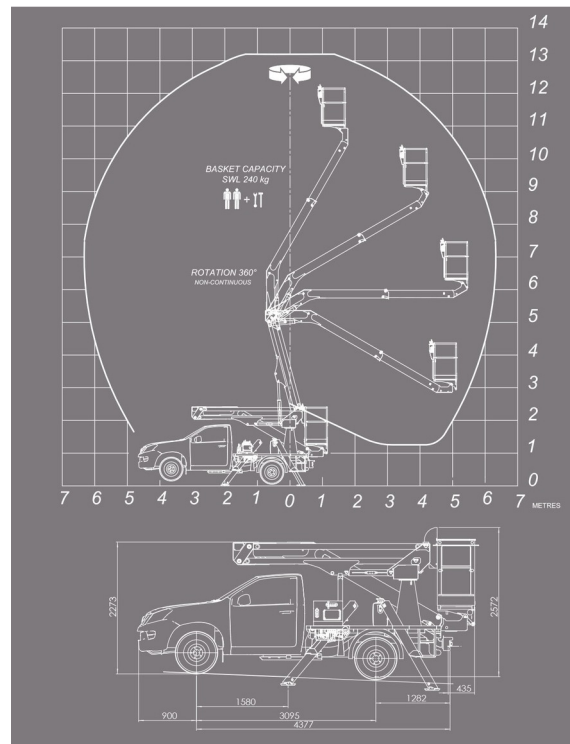

PLATFORM MOUNTED ON DELIVERY TRUCK

Hydraulic platforms and scissor lifts

KLUBB KAT42 PICK-UP

» KLUBB KAT42 PICK-UP

| | |
|------------------|---------|
| Working height | 13,20 m |
| Drive | 4x4 |
| Loading capacity | 200 kg |
| Length | 5,28 m |
| Width | 2,40 m |
| Height | 2,57 m |
| Weight | 3450 kg |

ACCESSORIES

- Operator - CAT 1

- Diesel engine
- Platform load indoors: 2 persons
- Platform load outdoors: 2 persons
- 4 Automatic Stabilisers
- 1 socket in working platform

License B

Consult our website www.dumarent.be for the technical data sheet