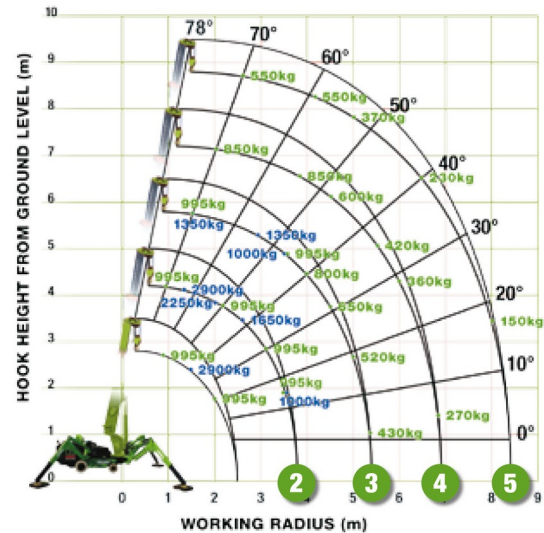

# UNIC URW-295 ECO

Construction and earthmoving machines

» UNIC URW-295 ECO

Lifting capacity	2900 kg
Reach height	8900 mm
Length	2,73 m
Width	0,75 m
Height	1,56 m
Weight	2490 kg

### ACCESSORIES

- Operator- CAT 3
- Glass Vacuum lifter POWR-GRIP 635 kg
- Synthetic ramps

Radiographic remote control

Battery

This machine is available in 2 different versions : on tyres and on crawlers.