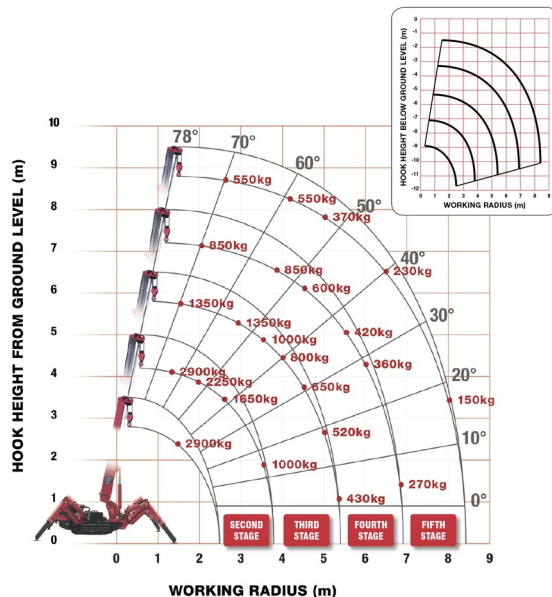

MINI SPIDER CRANE WITH OUTRIGGERS

UNIC URW-295

» UNIC URW-295

Lifting capacity	2900 kg
Reach height	8800 mm
Length	2,91 m
Width	0,60 m
Height	1,38 m
Weight	2188 kg

ACCESSORIES

- Operator- CAT 3
- Glass Vacuum lifter POWR-GRIP 635 kg
- Synthetic ramps

Construction and earthmoving machines

Radiographic remote control

Diesel engine + electric engine

Voltage electric motor: 380V

If you have any questions about this machine or any accessory, please call us at +32(0)56 222 111 or send us an email.