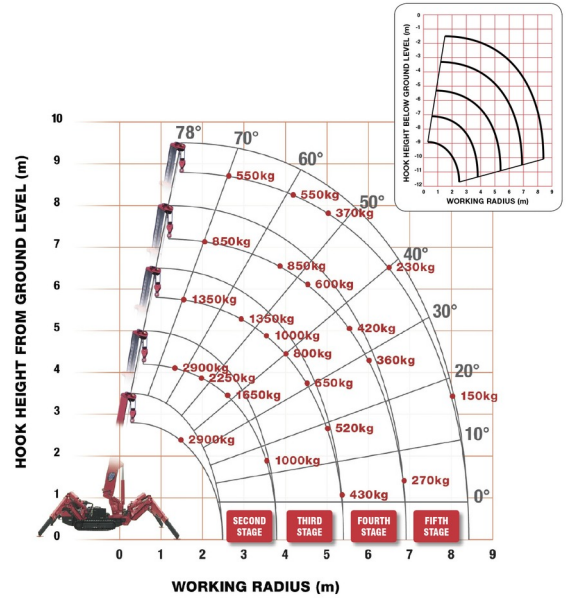

MINI SPIDER CRANE WITH OUTRIGGERS

UNIC URW-295

» UNIC URW-295

Lifting capacity	2900 kg
Reach height	8800 mm
Length	2,91 m
Width	0,60 m
Height	1,38 m
Weight	2188 kg

ACCESSORIES

- Operator- CAT 3
- Glass Vacuum lifter POWR-GRIP 635 kg
- Synthetic ramps

Construction and earthmoving machines

Radiographic remote control

Diesel engine + electric engine

Voltage electric motor: 380V

If you have any questions about this machine or any accessory, please call us at +32(0)56 222 111 or send us an email.