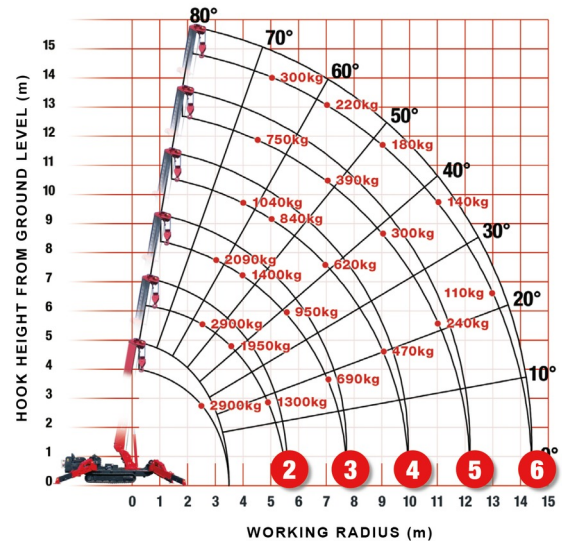

MINI SPIDER CRANE WITH OUTRIGGERS

UNIC URW-376

Construction and earthmoving machines

» UNIC URW-376

Lifting capacity	2900 kg
Reach height	14900 mm
Length	4,34 m
Width	1,30 m
Height	1,80 m
Weight	4000 kg

ACCESSORIES

- Operator- CAT 3
- Glass Vacuum lifter POWR-GRIP 635 kg
- Synthetic ramps

Radiographic remote control

Diesel engine + electric engine

With FLY JIB 1,5 m - 700 kg.

If you have any questions about this machine or any accessory, please call us at +32(0)56 222 111 or send us an email.