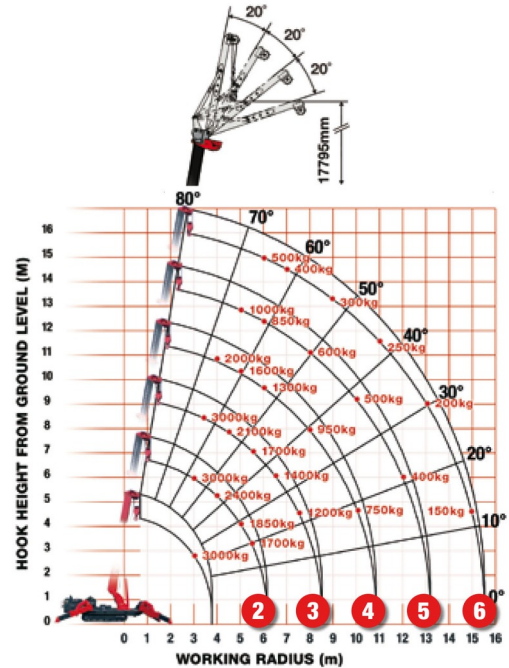

# UNIC URW-506

» UNIC URW-506

Lifting capacity	3000 kg
Reach height	16000 mm
Length	4,87 m
Width	1,40 m
Height	2,04 m
Weight	4990 kg

ACCESSORIES

- Operator- CAT 3
- Glass Vacuum lifter POWR-GRIP 635 kg
- Synthetic ramps

Radiographic remote control

Diesel engine + electric engine

Voltage electric motor: 380V

If you have any questions about this machine or any accessory, please call us at +32(0)56 222 111 or send us an email.