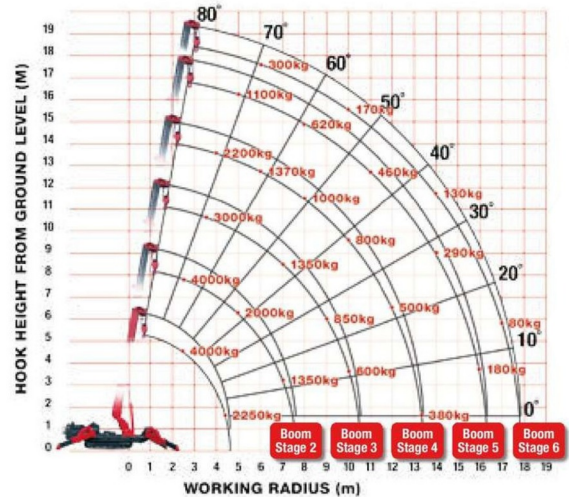

MINI SPIDER CRANE WITH OUTRIGGERS

UNIC URW-547

Construction and earthmoving machines

» UNIC URW-547

Lifting capacity	4000 kg
Reach height	18200 mm
Length	4,96 m
Width	1,40 m
Height	1,98 m
Weight	5160 kg

ACCESSORIES

- Operator- CAT 3
- Glass Vacuum lifter POWR-GRIP 635 kg
- Synthetic ramps

Radiographic remote control

Diesel engine + electric engine

If you have any questions about this machine or any accessory, please call us at +32(0)56 222 111 or send us an email.