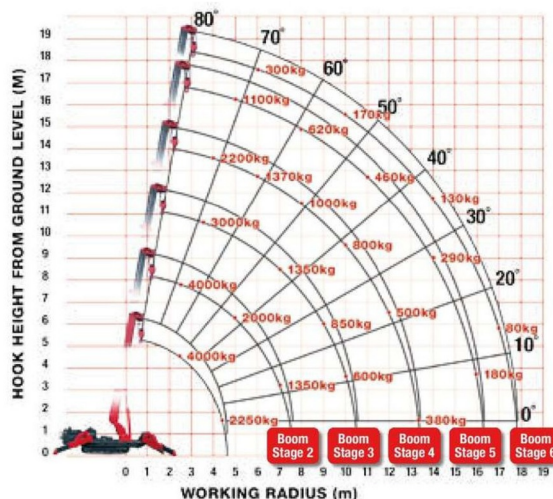

MINI SPIDER CRANE WITH OUTRIGGERS

UNIC URW-547

Construction and earthmoving machines

» UNIC URW-547

Lifting capacity	4000 kg
Reach height	18200 mm
Length	4,96 m
Width	1,40 m
Height	1,98 m
Weight	5160 kg

ACCESSORIES

- Operator- CAT 3
- Glass Vacuum lifter POWR-GRIP 635 kg
- Synthetic ramps

- Radiographic remote control
- Diesel engine + electric engine

If you have any questions about this machine or any accessory, please call us at +32(0)56 222 111 or send us an email. There will be a cleaning and environmental charge if the machine is returned dirty or full of mud.