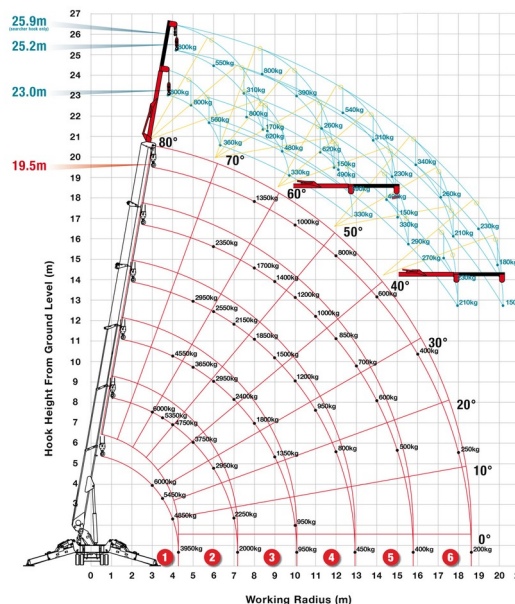

MINI SPIDER CRANE WITH OUTRIGGERS

UNIC URW-706-2

Construction and earthmoving machines

» UNIC URW-706-2

Lifting capacity	6000 kg
Reach height	18600 mm
Length	5,61 m
Width	1,67 m
Height	2,25 m
Weight	8310 kg

ACCESSORIES

- Operator- CAT 3
- Glass Vacuum lifter POWR-GRIP 635 kg
- Synthetic ramps

Radiographic remote control

Diesel engine + electric engine

Voltage electric motor: 380V

If you have any questions about this machine or any accessory, please call us at +32(0)56 222 111 or send us an email.