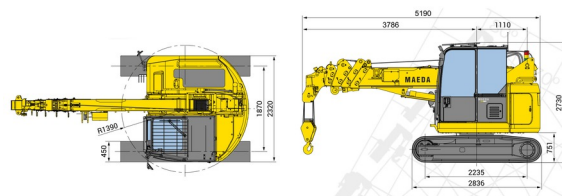

MINI CRANE PICK AND CARRY

MAEDA CC985

Construction and earthmoving machines

» MAEDA CC985

Lifting capacity	4900 kg
Reach height	16500 mm
Length	5,19 m
Width	2,32 m
Height	2,73 m
Weight	9450 kg

ACCESSORIES

- Operator- CAT 3
- Fuel tank 1100 l with pump
- Glass Vacuum lifter POWR-GRIP 635 kg
- Synthetic ramps