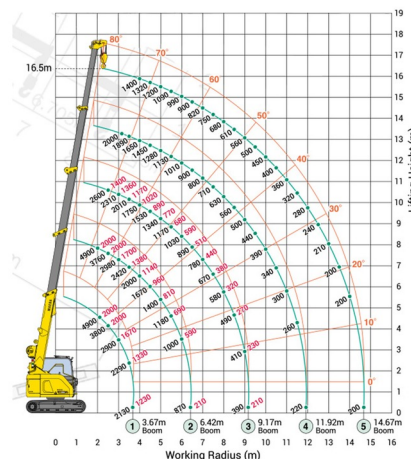

MINI CRANE PICK AND CARRY

MAEDA CC985

Construction and earthmoving machines

» MAEDA CC985

Lifting capacity	4900 kg
Reach height	16500 mm
Length	5,19 m
Width	2,32 m
Height	2,73 m
Weight	9450 kg

ACCESSORIES

- Operator- CAT 3
- Fuel tank 1100 l with pump
- Glass Vacuum lifter POWR-GRIP 635 kg
- Synthetic ramps