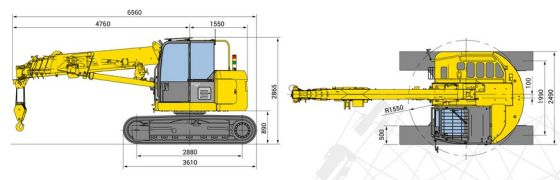

MINI CRANE PICK AND CARRY

MAEDA CC1485

Construction and earthmoving machines

» MAEDA CC1485

Lifting capacity	6000 kg
Reach height	16700 mm
Length	6,56 m
Width	2,49 m
Height	2,87 m
Weight	14400 kg

ACCESSORIES

- Operator- CAT 3
- Fuel tank 1100 l with pump
- Glass Vacuum lifter POWR-GRIP 635 kg
- Synthetic ramps

Diesel engine

If you have any questions about this machine or any accessory, please call us at +32(0)56 222 111 or send us an email.