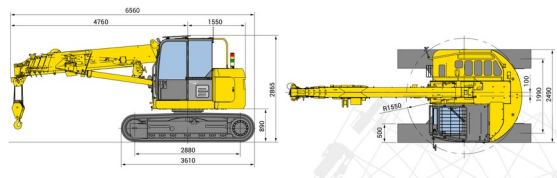

# MAEDA CC1485

Construction and earthmoving machines

» MAEDA CC1485

Lifting capacity	6000 kg
Reach height	16700 mm
Length	6,56 m
Width	2,49 m
Height	2,87 m
Weight	14400 kg

ACCESSORIES

- Operator- CAT 3
- Fuel tank 1100 l with pump
- Glass Vacuum lifter POWR-GRIP 635 kg
- Synthetic ramps