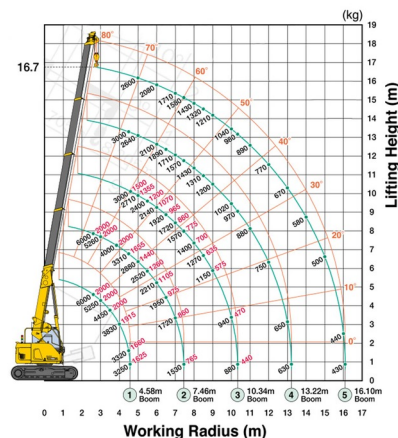

MINI CRANE PICK AND CARRY

MAEDA CC1485

Construction and earthmoving machines

» MAEDA CC1485

Lifting capacity	6000 kg
Reach height	16700 mm
Length	6,56 m
Width	2,49 m
Height	2,87 m
Weight	14400 kg

ACCESSORIES

- Operator- CAT 3
- Fuel tank 1100 l with pump
- Glass Vacuum lifter POWR-GRIP 635 kg
- Synthetic ramps

Diesel engine

If you have any questions about this machine or any accessory, please call us at +32(0)56 222 111 or send us an email.