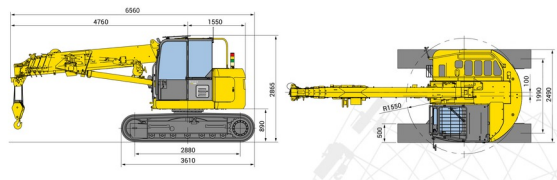

MINI CRANE PICK AND CARRY

MAEDA CC1485

Construction and earthmoving machines

» MAEDA CC1485

Lifting capacity	6000 kg
Reach height	16700 mm
Length	6,56 m
Width	2,49 m
Height	2,87 m
Weight	14400 kg

ACCESSORIES

- Operator- CAT 3
- Fuel tank 1100 l with pump
- Glass Vacuum lifter POWR-GRIP 635 kg
- Synthetic ramps

Diesel engine

If you have any questions about this machine or any accessory, please call us at +32(0)56 222 111 or send us an email.