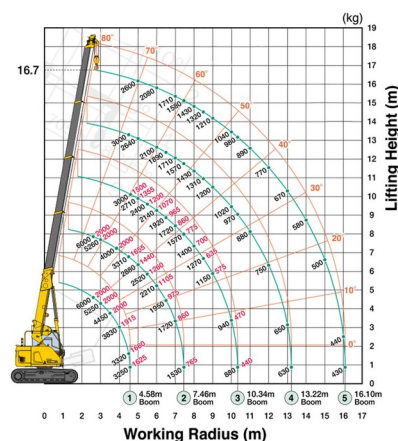

# MAEDA CC1485

Construction and earthmoving machines

» MAEDA CC1485

Lifting capacity	6000 kg
Reach height	16700 mm
Length	6,56 m
Width	2,49 m
Height	2,87 m
Weight	14400 kg

ACCESSORIES

- Operator- CAT 3
- Fuel tank 1100 l with pump
- Glass Vacuum lifter POWR-GRIP 635 kg
- Synthetic ramps