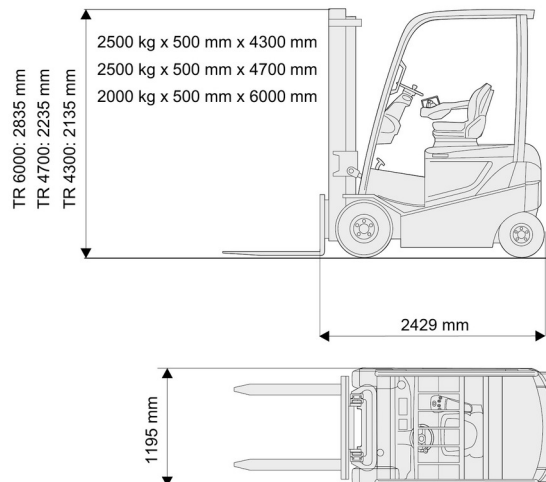

ELECTRIC FORKLIFT

2,5T battery Toyota 4 wheels

Lift trucks and telescopic handlers

» 2,5T battery Toyota 4 wheels

Lifting capacity	2500 kg
Reach height	4300 mm
Length	2,43 m
Width	1,20 m
Height	2,14 m
Weight	4809 kg

ACCESSORIES

- Operator - CAT 1
- Higher mast (>5,5 m)
- Long forks
- Fork extensions
- Licence plate
- Enclosed cabin

Battery

Also available with LH 4700 mm and LH 6000 mm.

Consult our website www.dumarent.be for the technical data sheet
If you have any questions about this machine or any accessory, please call us at +32(0)56 222 111 or send us an email.