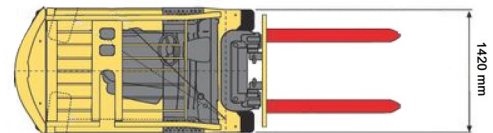

ELECTRIC FORKLIFT

Lift trucks and telescopic handlers

5,5T battery Hyster 4 wheels

» 5,5T battery Hyster 4 wheels

Lifting capacity	5500 kg
Reach height	8530 mm
Length	2,72 m
Width	1,42 m
Height	3,02 m
Weight	8824 kg