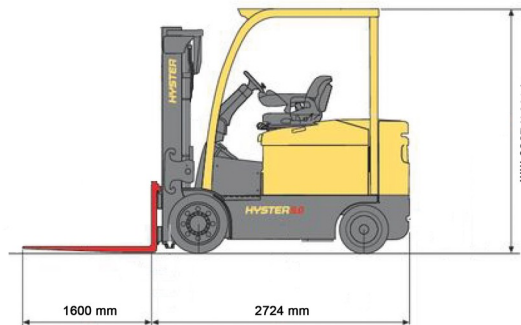

ELECTRIC FORKLIFT

Lift trucks and telescopic handlers

5,5T battery Hyster 4 wheels

» 5,5T battery Hyster 4 wheels

Lifting capacity	5500 kg
Reach height	8530 mm
Length	2,72 m
Width	1,42 m
Height	3,02 m
Weight	8824 kg