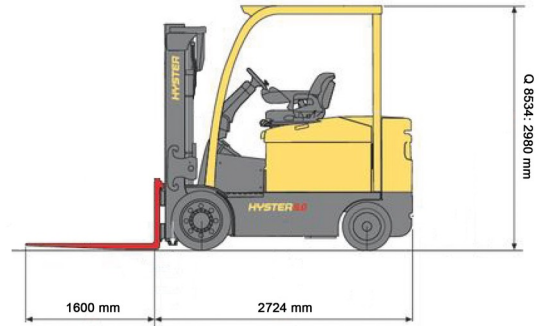

ELECTRIC FORKLIFT

Lift trucks and telescopic handlers

5,5T battery Hyster 4 wheels

» 5,5T battery Hyster 4 wheels

Lifting capacity	5500 kg
Reach height	8530 mm
Length	2,72 m
Width	1,42 m
Height	3,02 m
Weight	8824 kg