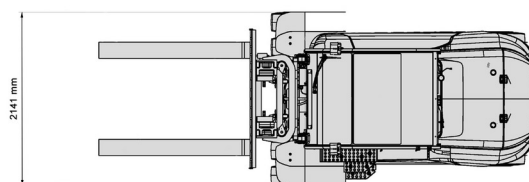

ELECTRIC FORKLIFT

8,0T battery Toyota 4 wheels

Lift trucks and telescopic handlers

» 8,0T battery Toyota 4 wheels

Lifting capacity	8000 kg
Reach height	4700 mm
Length	3,65 m
Width	2,14 m
Height	2,95 m
Weight	15918 kg

ACCESSORIES

- Operator - CAT 1
- Licence plate

Battery

Lifting capacity: 8000 kg x 900 mm

Consult our website www.dumarent.be for the technical data sheet
If you have any questions about this machine or any accessory, please call us at +32(0)56 222 111 or send us an email.