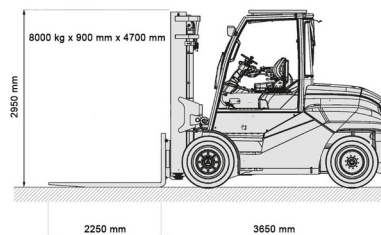

ELECTRIC FORKLIFT

8,0T battery Toyota 4 wheels

Lift trucks and telescopic handlers

» 8,0T battery Toyota 4 wheels

| | |
|------------------|----------|
| Lifting capacity | 8000 kg |
| Reach height | 4700 mm |
| Length | 3,65 m |
| Width | 2,14 m |
| Height | 2,95 m |
| Weight | 15918 kg |

Battery

Lifting capacity: 8000 kg x 900 mm

Consult our website www.dumarent.be for the technical data sheet
If you have any questions about this machine or any accessory, please call us at +32(0)56 222 111 or send us an email.