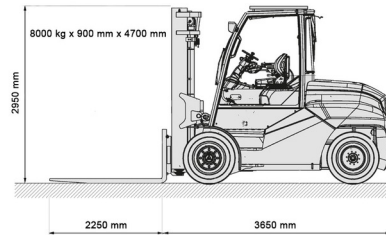

ELECTRIC FORKLIFT

8,0T battery Toyota 4 wheels

Lift trucks and telescopic handlers

» 8,0T battery Toyota 4 wheels

Lifting capacity	8000 kg
Reach height	4700 mm
Length	3,65 m
Width	2,14 m
Height	2,95 m
Weight	15918 kg

ACCESSORIES

- Operator - CAT 1
- Licence plate

Battery

Lifting capacity: 8000 kg x 900 mm

Consult our website www.dumarent.be for the technical data sheet
If you have any questions about this machine or any accessory, please call us at +32(0)56 222 111 or send us an email.