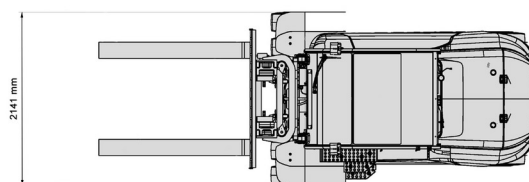

ELECTRIC FORKLIFT

8,0T battery Toyota 4 wheels

Lift trucks and telescopic handlers

» 8,0T battery Toyota 4 wheels

| | |
|------------------|----------|
| Lifting capacity | 8000 kg |
| Reach height | 4700 mm |
| Length | 3,65 m |
| Width | 2,14 m |
| Height | 2,95 m |
| Weight | 15918 kg |

Battery

Lifting capacity: 8000 kg x 900 mm

Consult our website www.dumarent.be for the technical data sheet
If you have any questions about this machine or any accessory, please call us at +32(0)56 222 111 or send us an email.