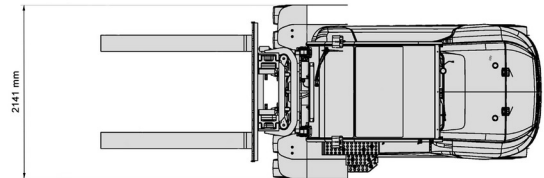

ELECTRIC FORKLIFT

8,0T battery Toyota 4 wheels

Lift trucks and telescopic handlers

» 8,0T battery Toyota 4 wheels

Lifting capacity	8000 kg
Reach height	4700 mm
Length	3,65 m
Width	2,14 m
Height	2,95 m
Weight	15918 kg

ACCESSORIES

- Operator - CAT 1
- Licence plate

Battery

Lifting capacity: 8000 kg x 900 mm

Consult our website www.dumarent.be for the technical data sheet
If you have any questions about this machine or any accessory, please call us at +32(0)56 222 111 or send us an email.