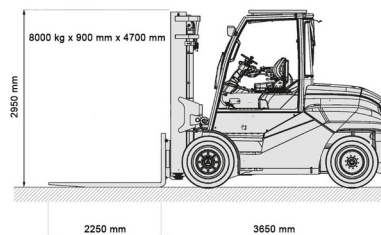

ELECTRIC FORKLIFT

8,0T battery Toyota 4 wheels

Lift trucks and telescopic handlers

» 8,0T battery Toyota 4 wheels

Lifting capacity	8000 kg
Reach height	4700 mm
Length	3,65 m
Width	2,14 m
Height	2,95 m
Weight	15918 kg

ACCESSORIES

- Operator - CAT 1
- Licence plate

Battery

Lifting capacity: 8000 kg x 900 mm

Consult our website www.dumarent.be for the technical data sheet
If you have any questions about this machine or any accessory, please call us at +32(0)56 222 111 or send us an email.