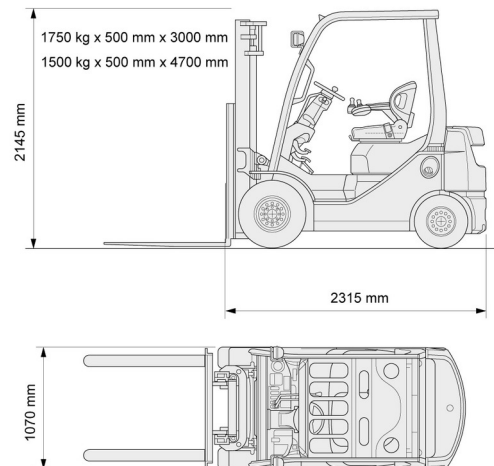

FORKLIFT DIESEL

1,8T diesel Toyota 4 wheels

Lift trucks and telescopic handlers

» 1,8T diesel Toyota 4 wheels

Lifting capacity	1800 kg
Reach height	4700 mm
Length	2,32 m
Width	1,07 m
Height	2,14 m
Weight	2730 kg

ACCESSORIES

- Operator - CAT 1
- Fuel tank 1100 l with pump
- Higher mast (>5,5 m)
- Long forks
- Fork extensions
- Enclosed cabin

Diesel engine

Consult our website www.dumarent.be for the technical data sheet