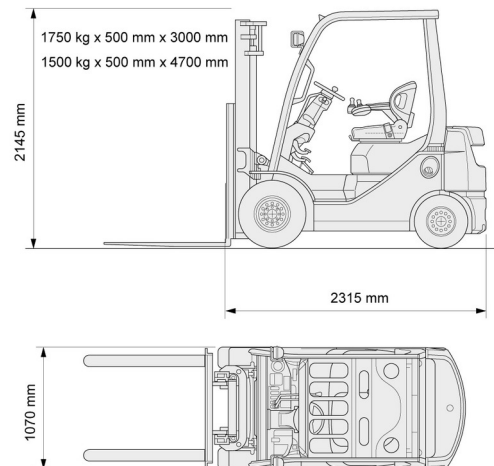

FORKLIFT DIESEL

1,8T diesel Toyota 4 wheels

Lift trucks and telescopic handlers

» 1,8T diesel Toyota 4 wheels

Lifting capacity	1800 kg
Reach height	4700 mm
Length	2,32 m
Width	1,07 m
Height	2,14 m
Weight	2730 kg

ACCESSORIES

- Operator - CAT 1
- Fuel tank 1100 l with pump
- Higher mast (>5,5 m)
- Long forks
- Fork extensions
- Enclosed cabin

Diesel engine

Consult our website www.dumarent.be for the technical data sheet
 If you have any questions about this machine or any accessory, please call us at +32(0)56 222 111 or send us an email.
 There will be a cleaning and environmental charge if the machine is returned dirty or full of mud.