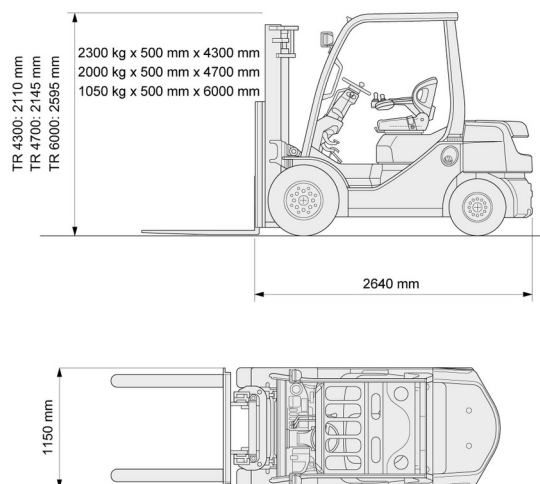

## 2,5T diesel Toyota 4 wheels

Lift trucks and telescopic handlers

» 2,5T diesel Toyota 4 wheels

Lifting capacity	2500 kg
Reach height	4300 mm
Length	2,64 m
Width	1,15 m
Height	2,11 m
Weight	3600 kg