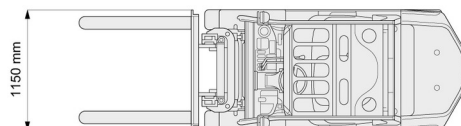

## 2,5T diesel Toyota 4 wheels

Lift trucks and telescopic handlers

» 2,5T diesel Toyota 4 wheels

Lifting capacity	2500 kg
Reach height	4300 mm
Length	2,64 m
Width	1,15 m
Height	2,11 m
Weight	3600 kg