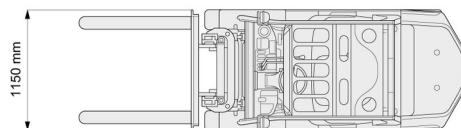

FORKLIFT DIESEL

2,5T diesel Toyota 4 wheels

Lift trucks and telescopic handlers

» 2,5T diesel Toyota 4 wheels

| | |
|------------------|---------|
| Lifting capacity | 2500 kg |
| Reach height | 4300 mm |
| Length | 2,64 m |
| Width | 1,15 m |
| Height | 2,11 m |
| Weight | 3600 kg |