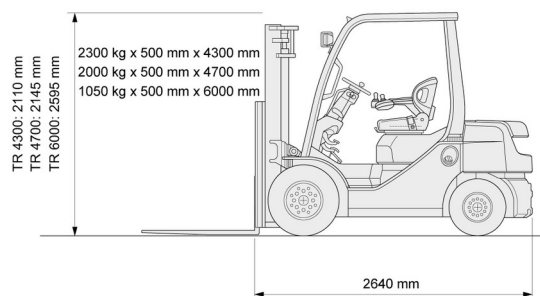

## 2,5T diesel Toyota 4 wheels

Lift trucks and telescopic handlers

» 2,5T diesel Toyota 4 wheels

Lifting capacity	2500 kg
Reach height	4300 mm
Length	2,64 m
Width	1,15 m
Height	2,11 m
Weight	3600 kg