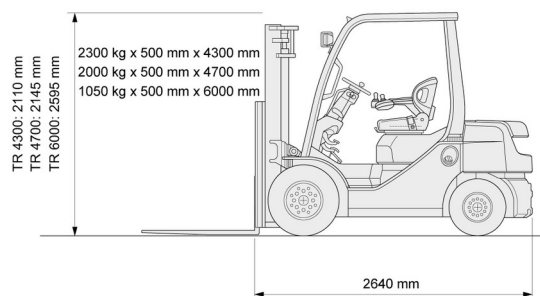

FORKLIFT DIESEL

2,5T diesel Toyota 4 wheels

Lift trucks and telescopic handlers

» 2,5T diesel Toyota 4 wheels

| | |
|------------------|---------|
| Lifting capacity | 2500 kg |
| Reach height | 4300 mm |
| Length | 2,64 m |
| Width | 1,15 m |
| Height | 2,11 m |
| Weight | 3600 kg |

ACCESSORIES

- Operator - CAT 1
- Fuel tank 1100 l with pump
- Higher mast (>5,5 m)
- Long forks
- Fork extensions
- Licence plate
- Enclosed cabin

Diesel engine

Also available with LH 4700 mm and LH 6000 mm.