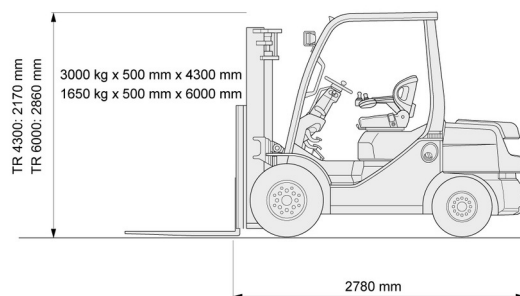

## 3,0T diesel Toyota 4 wheels

Lift trucks and telescopic handlers

» 3,0T diesel Toyota 4 wheels

Lifting capacity	3000 kg
Reach height	4300 mm
Length	2,78 m
Width	1,24 m
Height	2,17 m
Weight	4250 kg