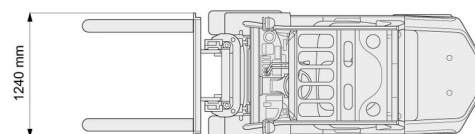

## 3,0T diesel Toyota 4 wheels

Lift trucks and telescopic handlers

» 3,0T diesel Toyota 4 wheels

Lifting capacity	3000 kg
Reach height	4300 mm
Length	2,78 m
Width	1,24 m
Height	2,17 m
Weight	4250 kg