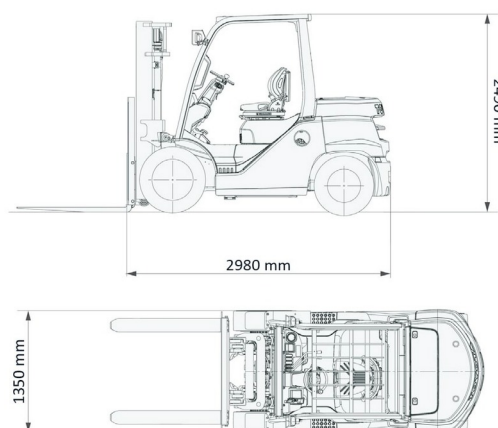

FORKLIFT DIESEL

Lift trucks and telescopic handlers

4,0T diesel Toyota 4 wheels

» 4,0T diesel Toyota 4 wheels

Lifting capacity	4000 kg
Reach height	3700 mm
Length	2,98 m
Width	1,35 m
Height	2,49 m
Weight	6150 kg

ACCESSORIES

- Operator - CAT 1
- Fuel tank 1100 l with pump
- Higher mast (>5,5 m)
- Long forks
- Fork extensions

Diesel engine

Also available with LH 6000 mm.

Consult our website www.dumarent.be for the technical data sheet
If you have any questions about this machine or any accessory, please call us at +32(0)56 222 111 or send us an email.