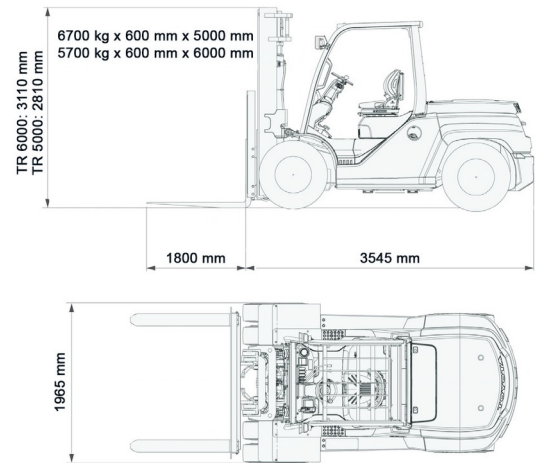

FORKLIFT DIESEL

7,0T diesel Toyota 4 wheels

Lift trucks and telescopic handlers

» 7,0T diesel Toyota 4 wheels

Lifting capacity	7000 kg
Reach height	5000 mm
Length	3,55 m
Width	1,97 m
Height	2,81 m
Weight	9090 kg

ACCESSORIES

- Operator - CAT 1
- Fuel tank 1100 l with pump
- Higher mast (>5,5 m)
- Long forks
- Fork extensions
- Licence plate
- Enclosed cabin

Diesel engine

Also available with LH 6000 mm.

Consult our website www.dumarent.be for the technical data sheet
 If you have any questions about this machine or any accessory, please call us at +32(0)56 222 111 or send us an email.
 There will be a cleaning and environmental charge if the machine is returned dirty or full of mud.