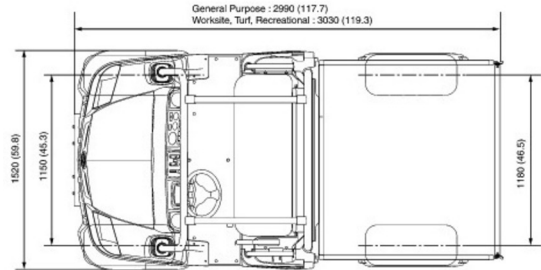

UTILITY VEHICLE

Lift trucks and telescopic handlers

KUBOTA RTV-X900 4x4 canopy

» KUBOTA RTV-X900 4x4 canopy

Drive	4x4
Loading capacity	1250 kg
Length	3,06 m
Width	1,61 m
Height	2,02 m
Weight	755 kg

ACCESSORIES

- Fuel tank 1100 l with pump

Diesel engine

Bucket 500 kg + tow hook 750 kg

Consult our website www.dumarent.be for the technical data sheet
If you have any questions about this machine or any accessory, please call us at +32(0)56 222 111 or send us an email.