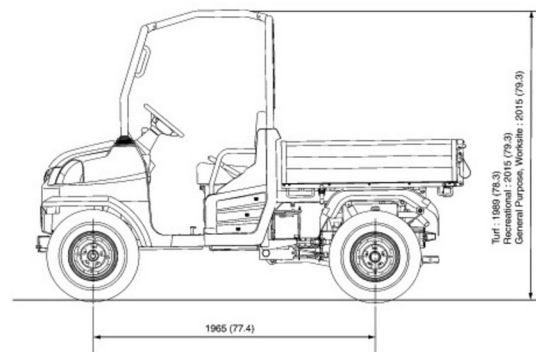

UTILITY VEHICLE

Lift trucks and telescopic handlers

KUBOTA RTV-X900 4x4 canopy

» KUBOTA RTV-X900 4x4 canopy

Drive	4x4
Loading capacity	1250 kg
Length	3,06 m
Width	1,61 m
Height	2,02 m
Weight	755 kg

ACCESSORIES

- Fuel tank 1100 l with pump

Diesel engine

Bucket 500 kg + tow hook 750 kg

Consult our website www.dumarent.be for the technical data sheet
If you have any questions about this machine or any accessory, please call us at +32(0)56 222 111 or send us an email.