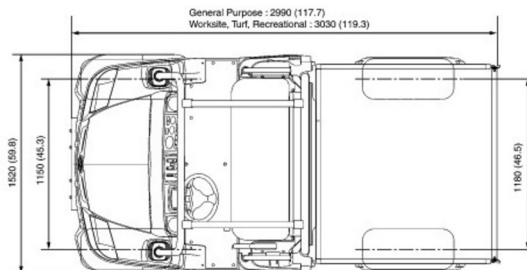

UTILITY VEHICLE

Lift trucks and telescopic handlers

KUBOTA RTV-X900 4x4 cabine

» KUBOTA RTV-X900 4x4 cabine

Drive	4x4
Loading capacity	1250 kg
Length	3,06 m
Width	1,61 m
Height	2,02 m
Weight	941 kg

ACCESSORIES

- Fuel tank 1100 l with pump

Diesel engine

Bucket 500 kg + tow hook 750 kg

Consult our website www.dumarent.be for the technical data sheet
If you have any questions about this machine or any accessory, please call us at +32(0)56 222 111 or send us an email.