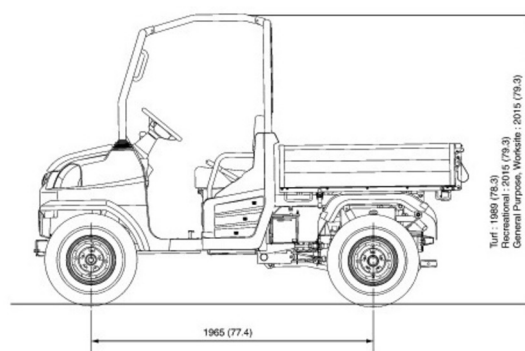

UTILITY VEHICLE

Lift trucks and telescopic handlers

KUBOTA RTV-X900 4x4 cabine

» KUBOTA RTV-X900 4x4 cabine

Drive	4x4
Loading capacity	1250 kg
Length	3,06 m
Width	1,61 m
Height	2,02 m
Weight	941 kg

ACCESSORIES

- Fuel tank 1100 l with pump

Diesel engine

Bucket 500 kg + tow hook 750 kg

Consult our website www.dumarent.be for the technical data sheet
If you have any questions about this machine or any accessory, please call us at +32(0)56 222 111 or send us an email.