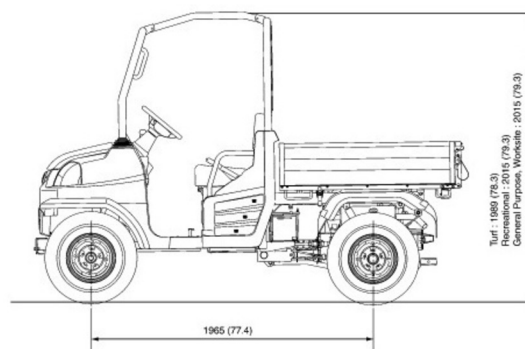

UTILITY VEHICLE

Lift trucks and telescopic handlers

KUBOTA RTV-X900 4x4 cabine

» KUBOTA RTV-X900 4x4 cabine

Drive	4x4
Loading capacity	1250 kg
Length	3,06 m
Width	1,61 m
Height	2,02 m
Weight	941 kg

ACCESSORIES

- Fuel tank 1100 l with pump

Diesel engine

Bucket 500 kg + tow hook 750 kg

Consult our website www.dumarent.be for the technical data sheet
If you have any questions about this machine or any accessory, please call us at +32(0)56 222 111 or send us an email.