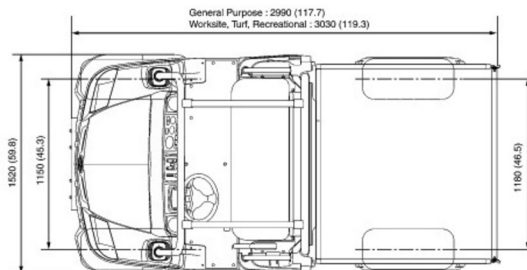

UTILITY VEHICLE

Lift trucks and telescopic handlers

KUBOTA RTV-X900 4x4 cabine

» KUBOTA RTV-X900 4x4 cabine

Drive	4x4
Loading capacity	1250 kg
Length	3,06 m
Width	1,61 m
Height	2,02 m
Weight	941 kg

ACCESSORIES