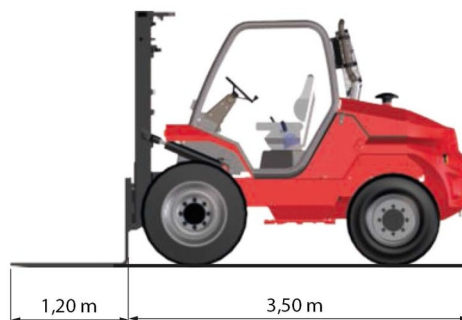

ALL ROUGH TERRAIN FORKLIFT

Lift trucks and telescopic handlers

MANITOU M30-4

» MANITOU M30-4

Lifting capacity	3000 kg
Drive	4x4
Reach height	5500 mm
Length	3,50 m
Width	1,93 m
Height	2,96 m
Weight	5965 kg

ACCESSORIES

- Operator - CAT 1
- Fuel tank 1100 l with pump
- Long forks
- Fork extensions
- Licence plate

Diesel engine

Mast: Triplex 5,50 m. With sideshift.

Consult our website www.dumarent.be for the technical data sheet
If you have any questions about this machine or any accessory, please call us at +32(0)56 222 111 or send us an email.