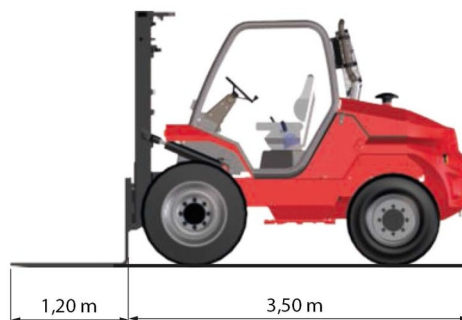

ALL ROUGH TERRAIN FORKLIFT

MANITOU M30-4

Lift trucks and telescopic handlers

» MANITOU M30-4

Lifting capacity	3000 kg
Drive	4x4
Reach height	5500 mm
Length	3,50 m
Width	1,93 m
Height	2,96 m
Weight	5965 kg

ACCESSORIES

- Operator - CAT 1
- Fuel tank 1100 l with pump
- Long forks
- Fork extensions
- Licence plate

Diesel engine

Mast: Triplex 5,50 m. With sideshift.

Consult our website www.dumarent.be for the technical data sheet
If you have any questions about this machine or any accessory, please call us at +32(0)56 222 111 or send us an email.